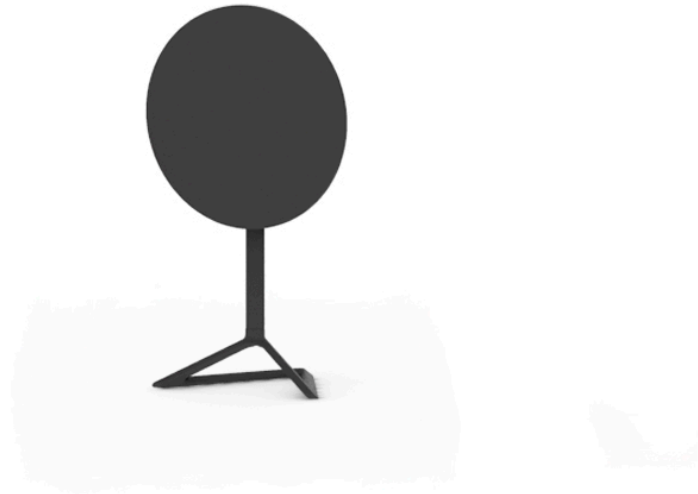

Products / Dining Tables / Delta Table Base H:73cm

Delta table base h:73cm

by Jorge Pensi

The Delta furniture design collection, designed by Jorge Pensi for Vondom. Is made to fit in with exterior or interior contemporary spaces.

Info

Description

Extruded aluminum tube with cast aluminum base coated with epoxy baked painting. Item suitable for indoor and outdoor use. Table top not included.

Weight: 0.86 Kg

BASE - BASE

fixed top / fijo ref. 66007
 collapsable top / abatible ref. 66007T
 fixed for glass / fijo para vidrio ref. 66007V

DELTA BASE MESA Ø62 H73
 DELTA TABLE BASE Ø24½" H28¾"

TABLE TOPS OPTIONS - OPCIONES SOBRES

Finishes

finishes

Fixed

Ref. 66007

pickle

british gray

white

Powder coated aluminum base with 90° collapsable attachment made of polyamide and fiber glass

Fixed glass
Ref. 66007V

pickle

british gray

almond

traffic gray

melon