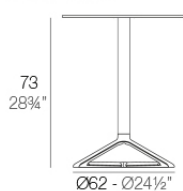

Products / Dining Tables / Delta Table Base H:73cm

Delta table base h:73cm

by Jorge Pensi

The Delta furniture design collection, designed by Jorge Pensi for Vondom. Is made to fit in with exterior or interior contemporary spaces.

Info

Description

Extruded aluminum tube with cast aluminum base coated with epoxy baked painting. Item suitable for indoor and outdoor use. Table top not included.

Weight: 0.86 Kg

BASE - BASE

fixed top / fijo ref. 66007
 collapsable top / abatible ref. 66007T
 fixed for glass / fijo para vidrio ref. 66007V

DELTA BASE MESA Ø62 H73
 DELTA TABLE BASE Ø24½" H28¾"

TABLE TOPS OPTIONS - OPCIONES SOBRES

Finishes

finishes

Fixed

Ref. 66007

pickle

british gray