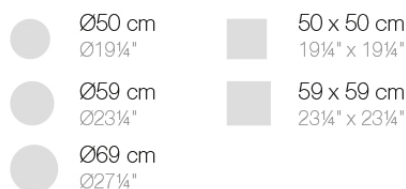

Products / Dining Tables / Delta Table Base H:73cm

Delta table base h:73cm

by Jorge Pensi

The Delta furniture design collection, designed by Jorge Pensi for Vondom. Is made to fit in with exterior or interior contemporary spaces.

Info

Description

Extruded aluminum tube with cast aluminum base coated with epoxy baked painting. Item suitable for indoor and outdoor use. Table top not included.

Weight: 0.86 Kg

BASE - BASE

fixed top / fijo ref. 66007
 collapsable top / abatible ref. 66007T
 fixed for glass / fijo para vidrio ref. 66007V

DELTA BASE MESA Ø62 H73
 DELTA TABLE BASE Ø24½" H28¾"

TABLE TOPS OPTIONS - OPCIONES SOBRES

Finishes

finishes

Fixed

Ref. 66007

pickle

british gray