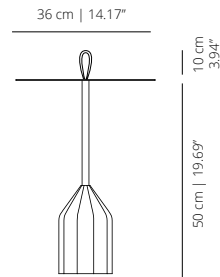

# Burin Mini

---

Designed by Patricia Urquiola

Technical info - EN

V01

**BU50**

low table height 50 | low table height 19 1/2

**BU50A**

low table height 50 with handle | low table height 19 1/2 with handle

**BU55**

low table height 55 | low table height 21 1/2

**BU55A**

low table height 55 with handle | low table height 21 1/2 with handle

**FINISHES****STRUCTURE / TOP****Lacquered (microtexturized)****HANDLE****Textile****TECHNICAL INFO**

Polyurethane foam base with steel counterweight (10kg). Calibrated steel tube structure powder coated in thermoreinforced polyester. Top in lacquered MDF. Table with single - color lacquered finish. High resistance technical textile handle.