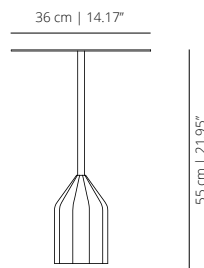

# Burin Mini

---

Designed by Patricia Urquiola

Technical info - EN

V01

**BU50**

low table height 50 | low table height 19 1/2

**BU50A**

low table height 50 with handle | low table height 19 1/2 with handle

**BU55**

low table height 55 | low table height 21 1/2

**BU55A**

low table height 55 with handle | low table height 21 1/2 with handle