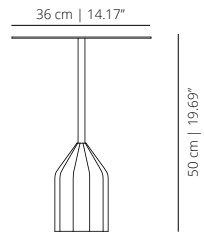

# Burin Mini

---

Designed by Patricia Urquiola

Technical info - EN

V01

**BU50**

low table height 50 | low table height 19 1/2

**BU50A**

low table height 50 with handle | low table height 19 1/2 with handle

**BU55**

low table height 55 | low table height 21 1/2

**BU55A**

low table height 55 with handle | low table height 21 1/2 with handle

**FINISHES****STRUCTURE / TOP****Lacquered (microtexturized)****HANDLE****Textile****TECHNICAL INFO**

Polyurethane foam base with steel counterweight (10kg). Calibrated steel tube structure powder coated in thermoreinforced polyester. Top in lacquered MDF. Table with single - color lacquered finish. High resistance technical textile handle.