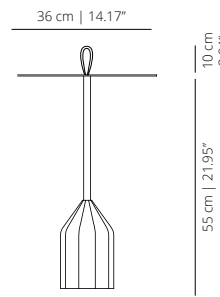

# Burin Mini

---

Designed by Patricia Urquiola

Technical info - EN

V01

**BU50**

low table height 50 | low table height 19 1/2

**BU50A**

low table height 50 with handle | low table height 19 1/2 with handle

**BU55**

low table height 55 | low table height 21 1/2

**BU55A**

low table height 55 with handle | low table height 21 1/2 with handle

**FINISHES****STRUCTURE / TOP****Lacquered (microtexturized)****HANDLE****Textile****TECHNICAL INFO**

Polyurethane foam base with steel counterweight (10kg). Calibrated steel tube structure powder coated in thermoreinforced polyester. Top in lacquered MDF. Table with single - color lacquered finish. High resistance technical textile handle.