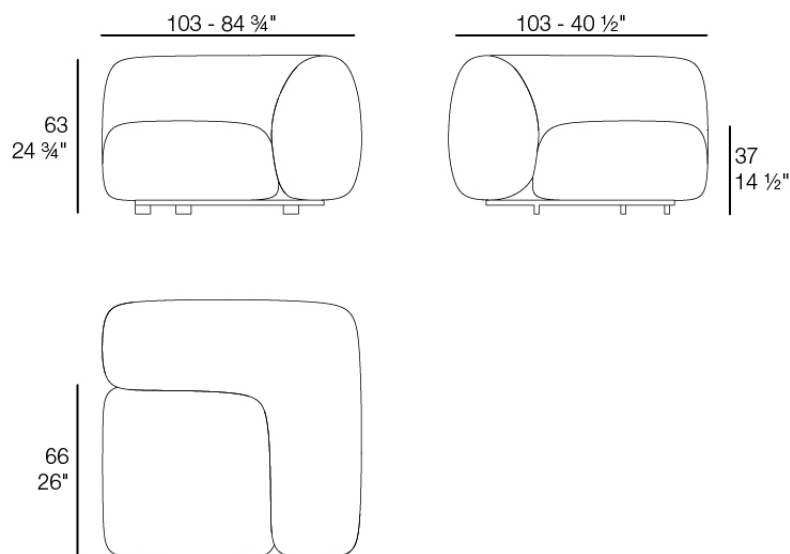

Weight: 41.7 Kg

MILOS Sofá Esquina
MILOS Sectional Sofa Corner
Ref. 70008

Combinations

- 1 x 70002 Sofá Brazo Derecho XL - Sectional Sofa Right XL
- 1 x 70007 Sofá Módulo Central S - Sectional Sofa Armless S
- 1 x 70017 Mesa Centro 100 x 45 - Low Table 39 1/4 x 17 3/4"
- 1 x 70019 Mesa Centro 80 x 80 - Low Table 31 1/2 x 31 1/2"