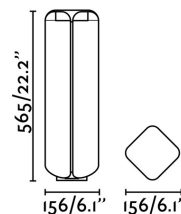

Material: Die casting aluminium and polycarbonate difusser

Designer: ESTUDI RIBAUDÍ

Length: 156 mm

Net Width: 156 mm

Height: 565 mm

Net Weight: 4.00 kg

Volume: 0.00853 m3

8421776116153