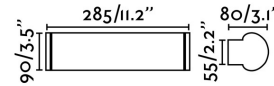

### Specifications

<b>Bulb:</b>	LED 9W 2700K 600Lm
<b>Bulb included:</b>	Yes
<b>Transformer:</b>	Driver
<b>Transformer included:</b>	Yes
<b>Voltage:</b>	100-240V
<b>Operating Frequency:</b>	50/60Hz
<b>IP:</b>	44
<b>Class:</b>	II
<b>Material:</b>	Metal and opal glass diffuser
<b>Designer:</b>	
<b>Recommended bulb:</b>	
<b>Length:</b>	285 mm
<b>Net Width:</b>	80 mm
<b>Height:</b>	90 mm
<b>Net Weight:</b>	1.01 kg
<b>Volume:</b>	0.00765 m3