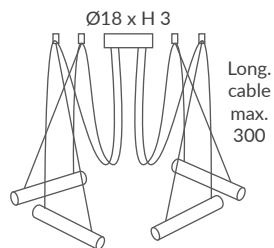

PEPO colgantes / PEPO suspensions

REF.

27870/2T 27870/3T 27870/4T
27870/5T 27870/6T

COLGANTE / SUSPENSION

IP20

De 2 a 6 con salida inferior
From 2 to 6 with cable inferior exit
Disponibile con salida lateral
With cable side exit available

MATERIAL

Aluminio / Aluminium

ACABADO / FINISH

Negro mate / Matt black
Blanco / White

INSTALACIÓN / INSTALLATION

- 2-6 x GU10 LED 8W Ø5cm κ