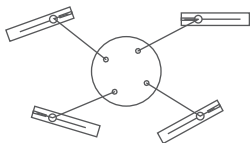

PEPO colgantes / PEPO suspensions

REF.

27870/2T 27870/3T 27870/4T
27870/5T 27870/6T

COLGANTE / SUSPENSION

IP20

De 2 a 6 con salida inferior
From 2 to 6 with cable inferior exit
Disponibile con salida lateral
With cable side exit available

MATERIAL

Aluminio / Aluminium

ACABADO / FINISH

Negro mate / Matt black
Blanco / White

INSTALACIÓN / INSTALLATION

- 2-6 x GU10 LED 8W Ø5cm κ