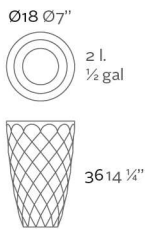

VASES Nano Pot
VASES Nano Maceta