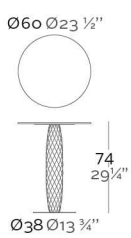

VASES Round Table
VASES Mesa Redonda

REFERENCE*

REFERENCIA*

47073

47073F

47074

47074F

ReferenceX, for example 0000A

ReferenciaX, ejemplo 0000A.

* A: BASIC R: AUTORRIEGO F: LACADO W:LUZ L: LEDS B: FULL WHITE G: GLASS

FINISHES ACABADOS

COLOURS COLORES

BASIC