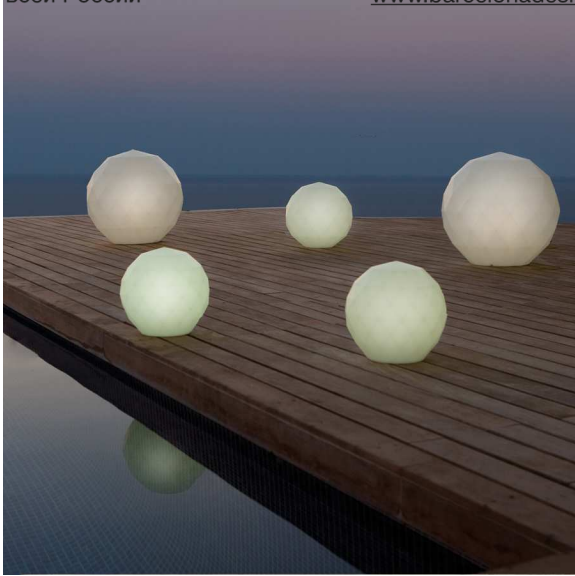

VASES LAMPARAS 40

DESCRIPTION DESCRIPTION

Made in resin of polyethylene by rotational moulding. 100% Recyclable. Item suitable for indoor and outdoor use. Available in different finishes.

Fabricada en resina de polietileno mediante moldeo rotacional con doble pared 100% Reciclable. Apto para exterior e interior. Disponible en varios acabados.