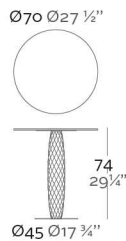

VASES Round Table
VASES Mesa Redonda

REFERENCE*

REFERENCIA*

47073

47073F

47074

47074F

ReferenceX, for example 0000A

ReferenciaX, ejemplo 0000A.

* A: BASIC R: AUTORRIEGO F: LACADO W:LUZ L: LEDS B: FULL WHITE G: GLASS

FINISHES ACABADOS

COLOURS COLORES

BASIC