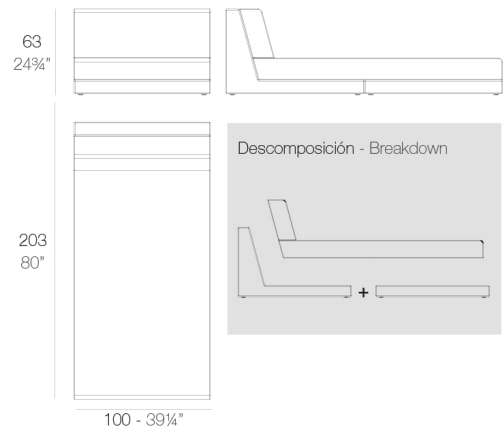

PIXEL CHAISERLONGUE LARGE

By Ramon Esteve

It is inspired by the small elements of colour that make up an image, looking to connect the piece with the numerous possible outcomes that are generated as a result of how it is arranged.

The PIXEL sofa is composed of three independent modules that allow you to create countless shapes; from linear sofas or chaise longues, to corners or even a bed.

PIXEL's main characteristic is its low seating height, designed for a more intimate use that ties the piece in with chill-out zones. Manufactured by rotational moulding, its versatility is enhanced through the upholstery, available in a variety of fabrics and finishes that can be combined with one another; alluding once again to its name and mirroring those coloured dots that serve as the origin of an image and the shape through different combinations in 3D.

View online: <https://www.vondom.com/products/54280>

Features

Description

Made of polyethylene resin by rotational moulding. 100% Recyclable. Item suitable for indoor and outdoor use. Available in different finishes.

Includes

CREVIN Indoor/outdoor Natural look fabric. Easy to clean. Optional

GLAD Glad

NAUTIC Indoor/outdoor Vinyl fabric By default

SILVERTEX Indoor/outdoor Vinyl fabric liner Optional

Combinations

Finishes

BASIC

Ref. 54280

Matt Polyethylene

RGBW LED DMX

Ref. 54280D

Unit with internal lighting with RGBW LED technology and remote control unit for switching colors. Also controlled by DMX-1024 (wireless), enabling communication between one or more products simultaneously via the DMX transmitter (not included).