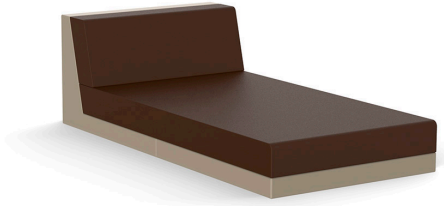

# PIXEL CHAISERLONGUE LARGE

By Ramon Esteve

It is inspired by the small elements of colour that make up an image, looking to connect the piece with the numerous possible outcomes that are generated as a result of how it is arranged.

The PIXEL sofa is composed of three independent modules that allow you to create countless shapes; from linear sofas or chaise longues, to corners or even a bed.

PIXEL's main characteristic is its low seating height, designed for a more intimate use that ties the piece in with chill-out zones. Manufactured by rotational moulding, its versatility is enhanced through the upholstery, available in a variety of fabrics and finishes that can be combined with one another; alluding once again to its name and mirroring those coloured dots that serve as the origin of an image and the shape through different combinations in 3D.

### Description

Made of polyethylene resin by rotational moulding. 100% Recyclable. Item suitable for indoor and outdoor use. Available in different finishes.