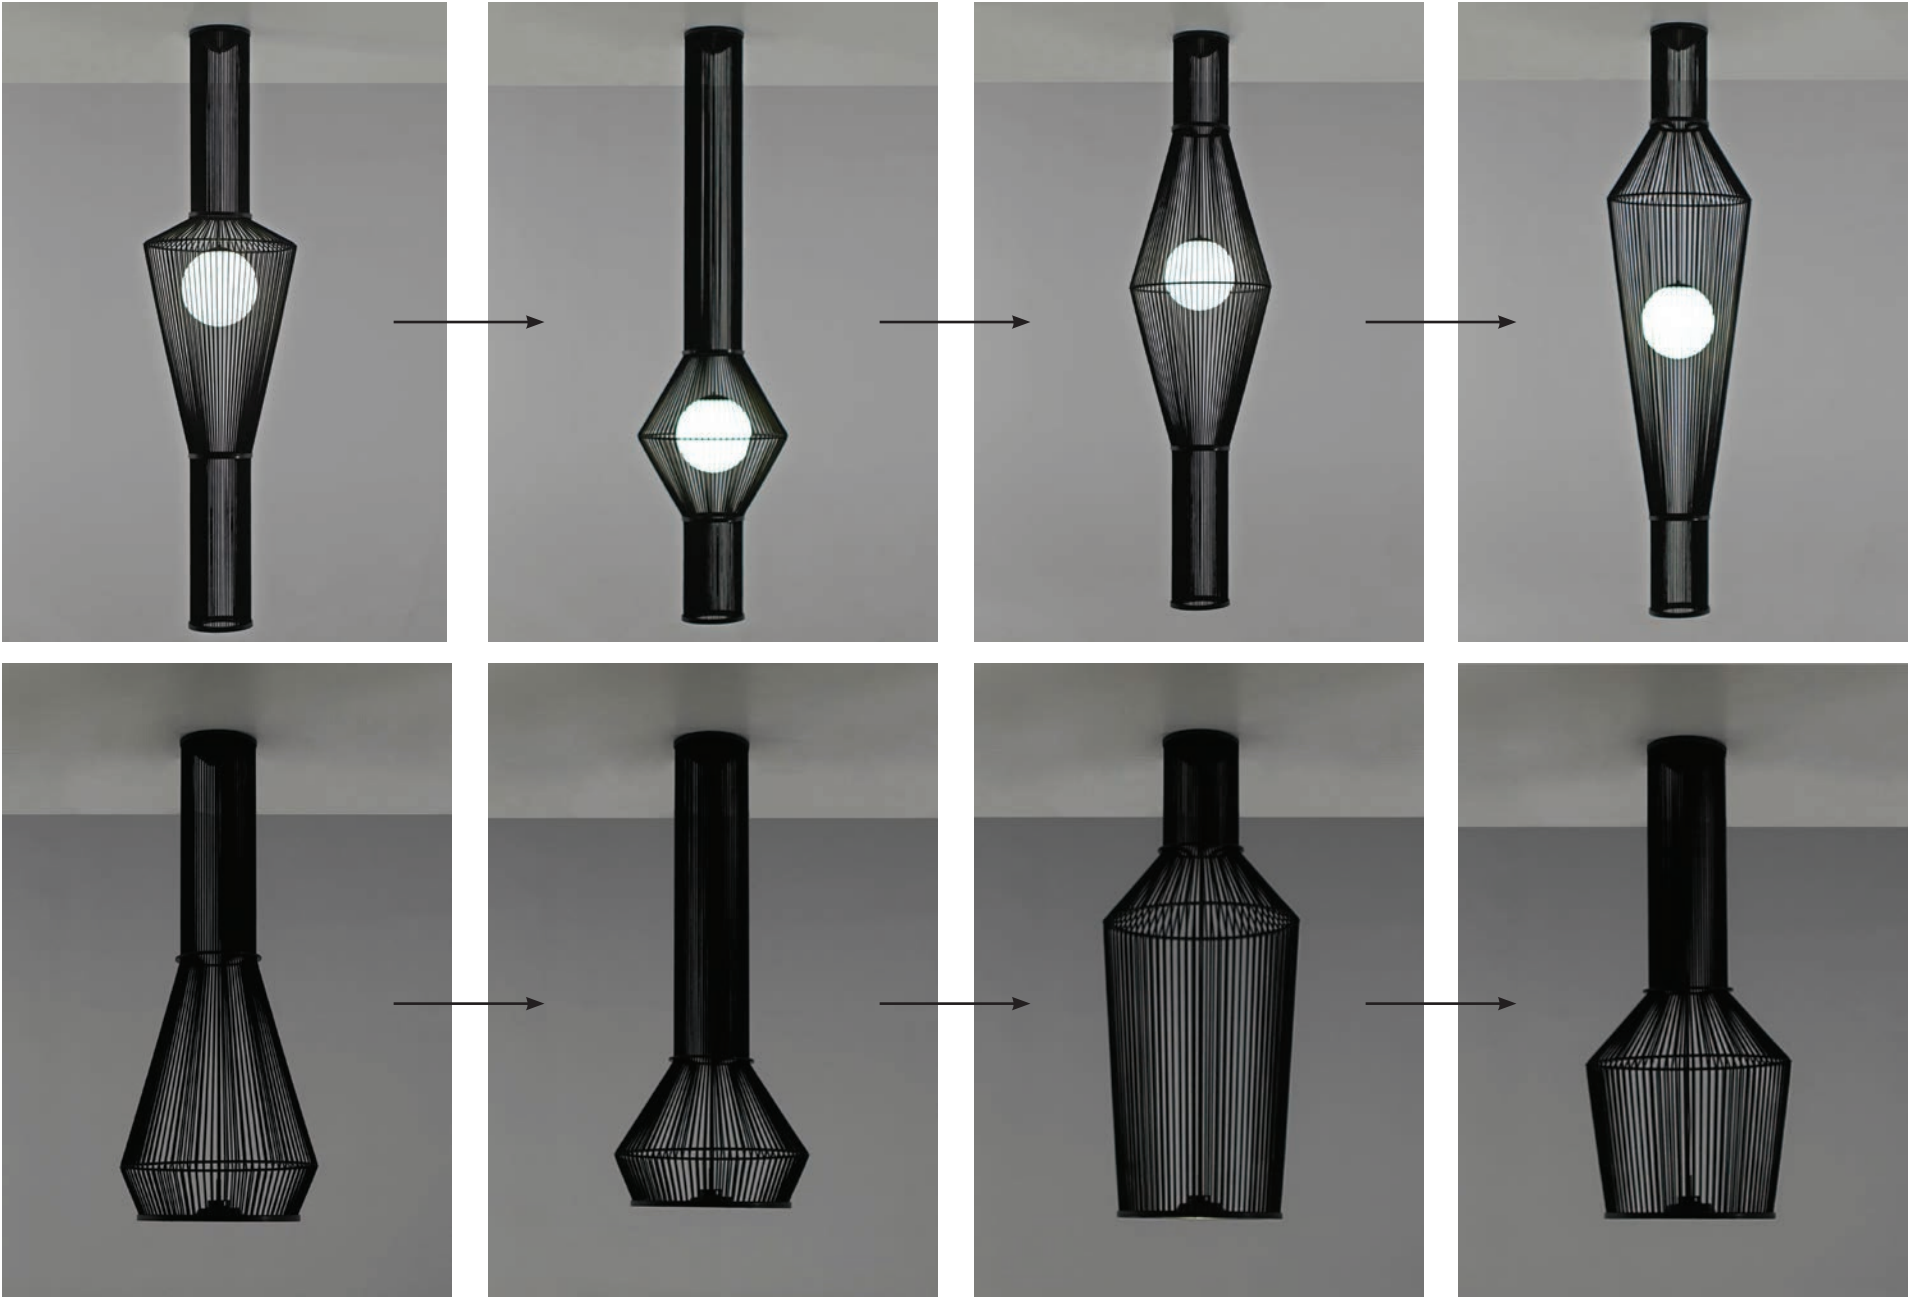

MORGANA

Inspired by the well-known witch from the legends of King Arthur and Merlin the wizard. The witch Morgana had the power to change shape, an ability that we have given our lamp. MORGANA is presented as a changing design, a living lamp with its own spirit. A lighting concept that allows you to play with shapes whenever you want. By sliding its rings vertically just by using your hands, the lamp changes its shape and transforms.

COB

E27**

Ø25

 dim L,C

 dim Casambi

Archivos 3D y ficheros fotométricos disponibles / 3D and photometric files available

Misma lámpara, diferentes formas / Same lamp, different shapes

MORGANA colgantes / MORGANA suspensions