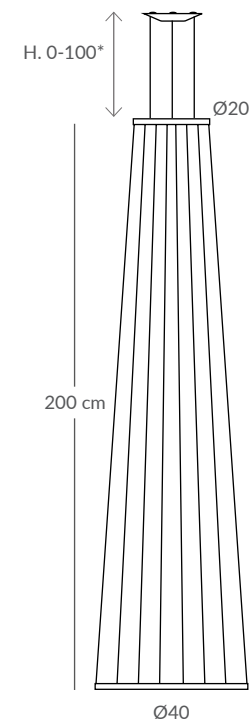

Estructura: negra

Structure: black

**Esfera: cristal opal mate

**Sphere: matt opal glass

Cuerda: Ver carta de colores

Cord: See cord color chart

INSTALACIÓN / INSTALLATION

- E27 LED 1x15W Ø6cm*  

- COB LED 10W AC.220V

CRI>90  

Cálida / Warm 3000K 432lm

Neutra / Neutral 4000K 451lm

REF. 31200/100

REF. 31200/200

REF. 31400/100

REF. 31400/200