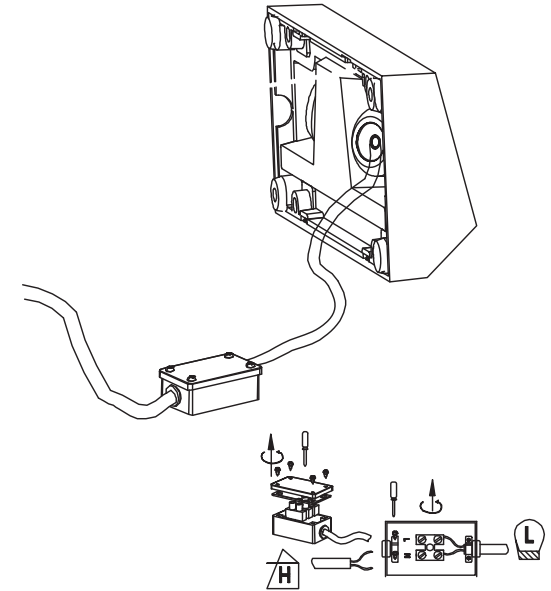

1

2

3

4

5

6

LIGHT SOURCE - FUENTE DE LUZ

ref . 70657 L 96mm  
ref . 70658 L 158mm  
ref . 70659 L 217mm

SMD LED 2W 3000K 80Lm  
SMD LED 3W 3000K 220Lm  
SMD LED 4W 3000K 240Lm

TECHNICAL FEATURES - CARACTERISTICAS TÉCNICAS

<b>DRIVER BUILT-IN</b>		220V-240V ~50Hz/60Hz