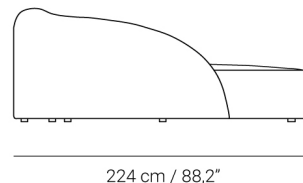

# Beluga

Sofá chaise longue | Sofa with chaise longue

Código | Code

**A5530**

Medidas | Dimensions

(W) **398 cm / 156,69"**

(D) **224 cm / 88,19"**

(H) **87 cm / 34,25"**

Variantes/ Variants -

Ref. A5530

398 cm / 156,7"

Ref. A5533

398 cm / 156,7"

Ref. A5532

298 cm / 117,3"

Ref. A5534

298 cm / 117,3"

Componentes / Components -

Ref. A5500

123 cm / 48,4"

Ref. 5505

123 cm / 48,4"

Ref. A5510

101 cm / 39,8"

Ref. A5520

98 cm / 38,6"

Ref. A5515

98 cm / 38,6"