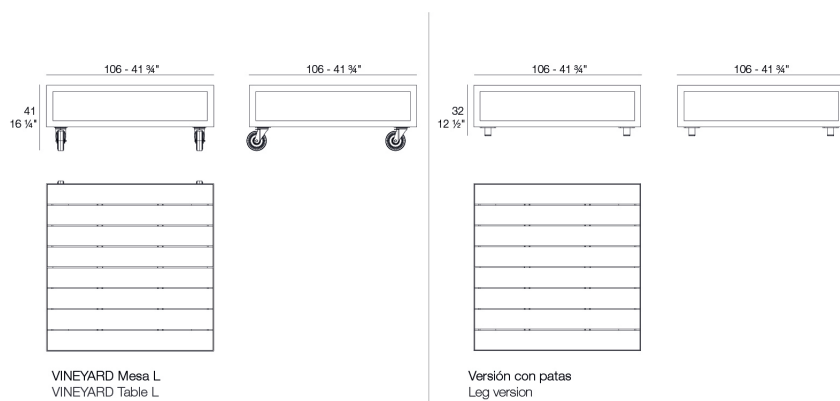

Info

Description

Weight: 43 Kg

Finishes

finishes

TekaNaturalRuedas

Ref. 54503

bronze