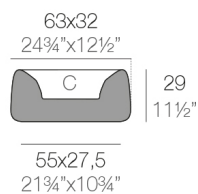

ORGANIC JARDINIERE 62x31x27

By MACETEROS

View online: <https://www.vondom.com/products/42317A>

Features

Description

3.9 Kg

ORGANIC jardinera 63 x 32 x 29 cm C = 8 L
ORGANIC jardiniere 24 3/4" x 12 1/2" x 11 1/2" C = 2 gal