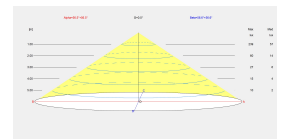

CRI: 80

MacAdam steps: 3

Photobiological risk: RG1

VENTILATION FEATURES

Power used: 12.2W

Service value measurement standard: EN 60879:2019

LOGISTICS

Net weight (kg): 0.28