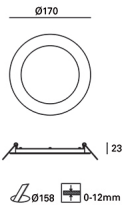

Easy Round Ø170mm TC-0148-BLA

Leds C4 Team

Downlight IP23 Easy Round Ø170mm LED 10W 3000K Blanco 690lm

TECHNICAL FEATURES

Power (W) : 10W

Total power consumption of light (W) : 12.2W

Real lumens : 690

Real lm/W : 57

Packaged weight (kg): 0.36

Packaging: 185mm x 45mm x 200mm