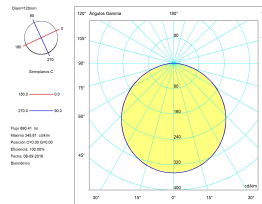

CRI: 80

MacAdam steps: 3

Photobiological risk: RG1

VENTILATION FEATURES

Power used: 12.2W

Service value measurement standard: EN 60879:2019

LOGISTICS

Net weight (kg): 0.28