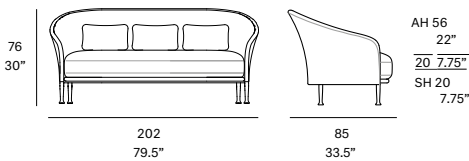

outdoor

Liz

Low sofa / sofá bajo

Ludovica + Roberto Palomba 2019/2022

C832

Sofa with structure made of high resistance aluminum tube and die-cast aluminum legs. Possibility of customization through a wide variety of technical fabrics completely suitable for outdoor use. Adjustable PA spacers.
3 cushions 40x27 cm / 15.75"x10.75" included.

Shipment details

Qty	1 sofa (1 box)
Volume	1,5 m ³ / 53 ft ³
Gross weight	35 kg / 77.2 lb
Net weight	28 kg / 61.7 lb
Item dimensions (width x depth x height)	202 x 85 x 76 cm 79.5" x 33.5" x 30"
COM (1, 40 - 1,50 m / 54"-59")	cushions: 3,50 m / 3.8 yd