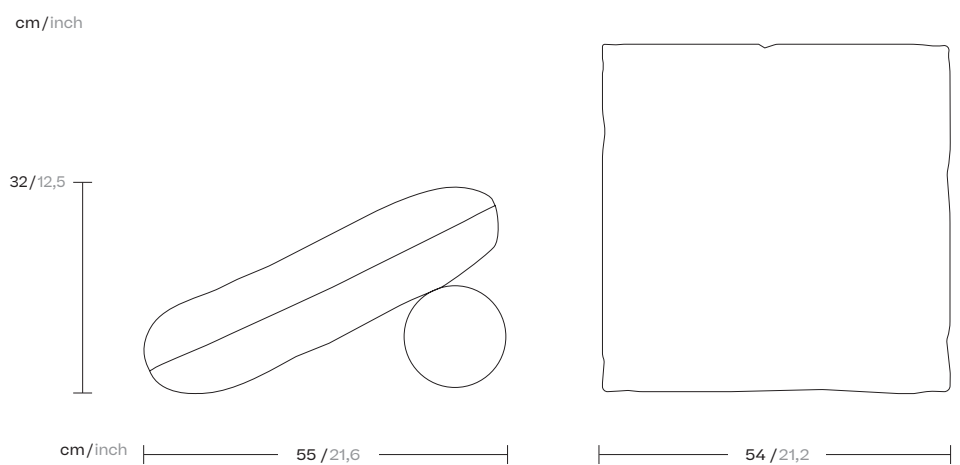

Backrest cushion with roll

Designer
Rodolfo Dordoni

Collection
Molo

Reference
KS4211000

1/3

This is an example of a modular sofa in its purest form. Its orthogonal geometry is based on a rectangular modularity design, which means it can be easily adapted to suit any situation and optimise the space in which it sits.

Each module can be taken apart and re-organised, creating new uses and configurations.

The design is aesthetically minimalistic with intentionally oversized pieces.

On the other hand, the decorative elements have conscientiously not been emphasised in order to give centre stage to the various combinations of fabric, colours and carefully selected details.

kettal