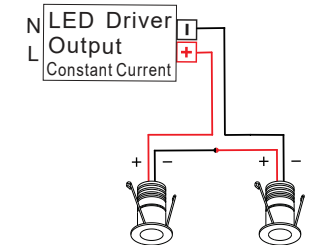

i Connection multiple luminaires with 1 driver.
Check the suitable driver for your installation
with the technical service.

TECHNICAL FEATURES

COB 7W 2700K 625lm 36° CRI>90 DC350mA INCL.

**Together
we take care
of the planet**