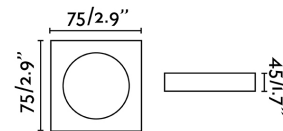

Material: Aluminium

Designer:

Length: 75 mm

Net Width: 75 mm

Height: 45 mm

Net Weight: 0.10 kg

Volume: 0.00040 m³

8421776182653