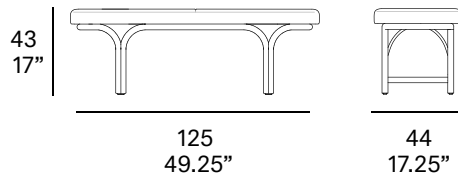

Shipment details

Qty	1 bench (1 box)
Volume	0,32 m ³ / 11.5ft ³
Gross weight	19 kg / 42 lb
Net weight	13 kg / 28.5 lb
Box dimensions (approx.)	130 x 49 x 48 cm 51.25" x 19.25" x 19"
Item dimensions (width x depth x height)	125 x 44 x 43 cm 49.25" x 19.6" x 22.5"