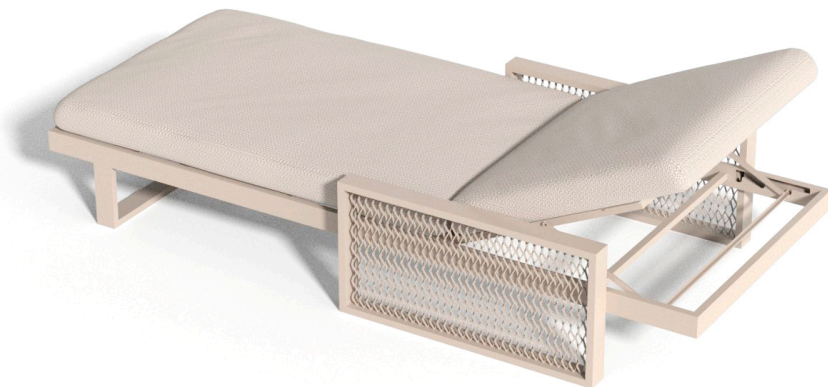

Products / Sun Loungers / The Factory Sun Lounger

The factory sun lounger

by Ramón Esteve

The Factory Collection, designed by Ramon Esteve for Vondom, is **characterized by the aluminum profile and the “deployé” mesh**. Discover this collection of aluminium furniture composed of a modular sofa, an armchair, a lounger, a side table, a lamp, a coffee table, a high table, chairs, and a room divider.

Info

Description

Made from aluminum and with a very comfortable padding. Our fabrics are available in a wide range of colours and very pleasant to touch. This collection is suitable for an indoor and an outdoor use.

red

bronze

ecru

modo green

black

Lacquered aluminium profile.

fabric

GLAD