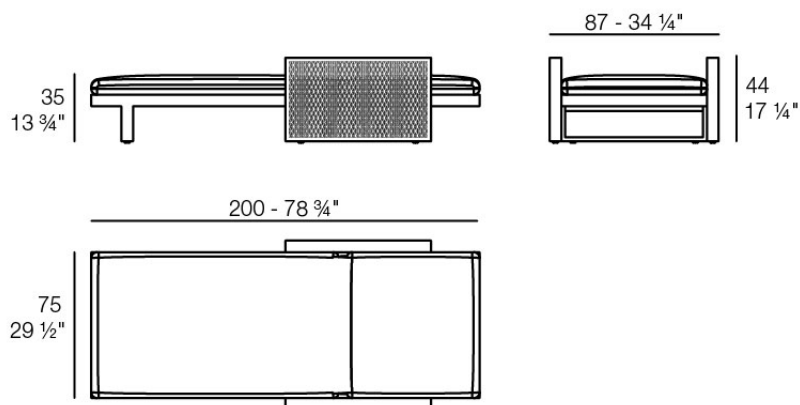

Info

Description

Made from aluminum and with a very comfortable padding. Our fabrics are available in a wide range of colours and very pleasant to touch. This collection is suitable for an indoor and an outdoor use.

Weight: 28.18 Kg

THE FACTORY Tumbona
THE FACTORY Sun Lounger