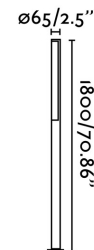

BERET-3 LED Pole lamp h 180cm

Ref. 75524

BERET is a trendy and simple set for outdoor lighting, which incorporates LED technology and comprises two beacon lamps and one lamppost. This LED lamp post is 180cm tall, and it is built in aluminium, with an opal PMMA diffuser. The light source is SMD LED 16W 4000K 625Lm. This lamppost is perfect to light up your garden.

Material: Aluminium PMMA opal diffuser

Designer:

Length: 65 mm

Net Width: 65 mm

Height: 1800 mm

Diameter: 65 Ø

Net Weight: 3.70 kg

Volume: 0.02050 m3