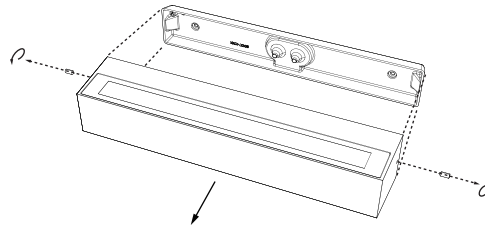

i TECHNICAL FEATURES

- refs. 71900, 71901, 71902
  SMD LED 13W 3000K 1000Lm 95° CRI>80 incl.
  L: 222mm
- refs. 71903, 71904, 71905
  SMD LED 20W 3000K 1800Lm 95° CRI>80 incl.
  L: 380mm
- refs. 71906, 71907, 71908
  SMD LED 28W 3000K 2350Lm 95° CRI>80 incl.
  L: 500mm

1