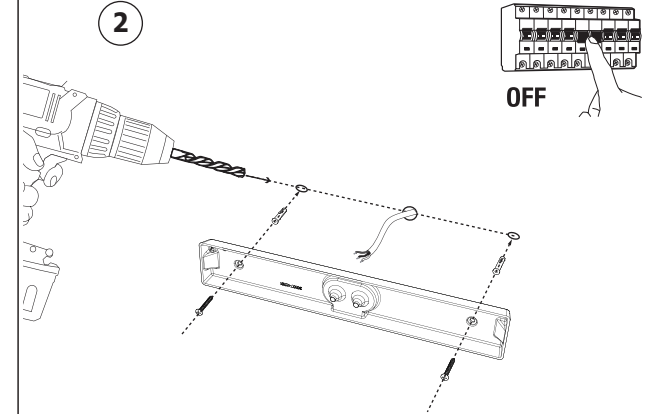

i TECHNICAL FEATURES

- refs. 71900, 71901, 71902
  SMD LED 13W 3000K 1000Lm 95° CRI>80 incl.
  L: 222mm
- refs. 71903, 71904, 71905
  SMD LED 20W 3000K 1800Lm 95° CRI>80 incl.
  L: 380mm
- refs. 71906, 71907, 71908
  SMD LED 28W 3000K 2350Lm 95° CRI>80 incl.
  L: 500mm

1

2

4

4

5