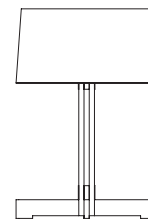

FAD

B

Originally conceived to light the erstwhile central headquarters of FAD (Fostering Arts and Design) – one of the foremost associations of Barcelona city since 1903 and a spearhead for decades in promoting architecture and perspective arts in Spain – the FAD table and floor lamps once again strike a chord as an example of truly understood industrial craftsmanship by no means folkloric.

A solid cylinder oak structure, with four openings hollowed out lengthwise, produces a symmetrical vertical shaft that supports an almost cylindrical white linen shade. The striking cross-shaped base, exuding Miguel Milá's creation, is the same size as the lower circumference of the shade. Unadulterated simplicity without surrendering to pointless frills.

General description:

Natural oak wood structure.

White linen lampshade.

Electric cable length: 2,25 m / 88.6"

Approximate weight (unpacked):

(A) FAD Menor: 0,9 kg / 1.9 lb

(B) FAD: 2,7 kg / 5.9 lb

Technical information:

(A) Recommended light sources:

(B) Recommended light sources (dimmable):

LED bulb: 6 W

Other light sources: Max. 100 W

E27 - E26 (Max. hgt. 105 mm / 4.1")

Light source not included.

(B) Dimmer included.

Compatible with bulbs of the Energy efficiency class (E.E.C): A++ ... E.

Suitable only for indoor use.

Always use the light source recommended or equivalent.

Input voltage: 100, 120, 230 Vac.

(50 Hz / 60 Hz). According to destination