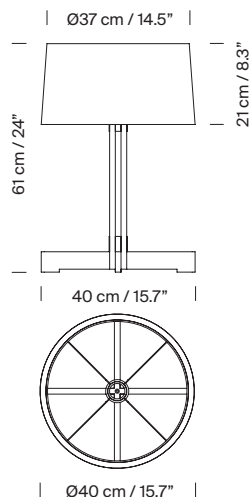

Model B: FAD

Collection:

Table lamps

Floor lamps