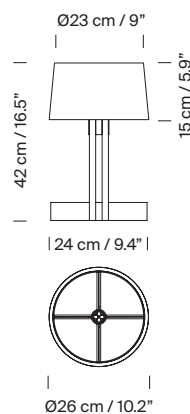

FAD

Miguel Milá. 1974
Floor Lamps

Regulations:

CE
UNE-EN 60598
UNE-EN 55015
UNE-EN 60529

UL

Dry location only
UL-153
E-352592

Maintenance:

Clean with a smooth cloth. Do not use ammonia, solvents or abrasive cleaning products.

Others:

(A) The lamp is delivered in one package.
(B) The lamp is delivered in different packages.
The assembly instructions are delivered with the product.

Model A: FAD Menor