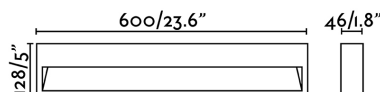

Designer:

Length: 600 mm

Net Width: 46 mm

Height: 128 mm

Volume: 0.00843 m³

8421776183063