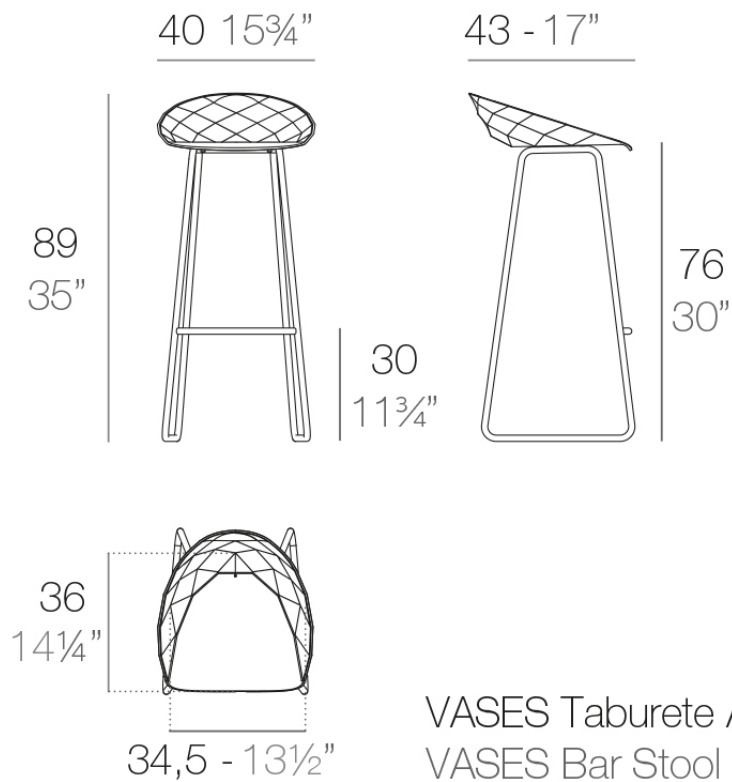

Vases bar stool

by JM Ferrero

VASES Collection, is made up of flowerpots, furniture and lighting designed by the Valencian designer JM Ferrero. It's shapes were inspired by diamond cutting, producing pieces of clear-cut shapes and great style, creating a big visual impact.

Info

Description

Injected polypropylene with fiber glass. The legs are made in powder coated stainless steel in a colour to match the seat.

Weight: 3.36 Kg

Finishes

finishes

BASIC PP

Ref. 47071

white

ecu

black

Available in various colors

estructura

ALUMINIUM

Ref. VVAR00983

white 201