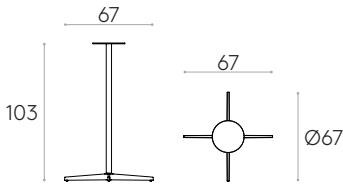

Solid HPL
12mm black core

Solid FENIX®
12mm

Table base height 103cm (top not included)

Code: **MLB0006**

Table base with central column in steel tube and 4 spoke base in aluminum. Height 103cm.

Finishes: polyester powder coated in colours M1, M2 and chrome from the metallic swatch card.

Glides: plastic glides as standard.

5,3kg

1 unit
7,3 kg
0,28 m³

Table base height 73cm (top not included)

Code: **MLB0004**

Table base with central column in steel tube and 4 spoke base in aluminum. Height 73cm.