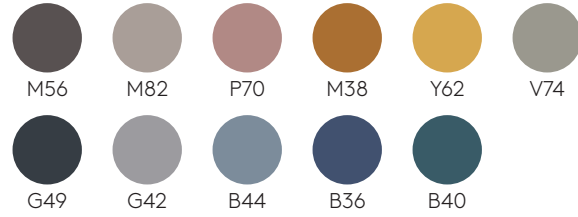

WARRANTY

5 years

FINISHES

Finishes book [+info](#)

Steel frames

M1 colours

M2 colours

Chrome

Tabletops

Lacquered MDF
22mm

W1 colours

W2 colours

Oak & walnut veneer
23mm

Oak

Melamine
22mm

FENIX® laminate
14mm

Solid HPL
12mm black core

Solid FENIX®
12mm

Table base height 103cm (top not included)

Code: **MLB0006**

Table base with central column in steel tube and 4 spoke base in aluminum. Height 103cm.

Finishes: polyester powder coated in colours M1, M2 and chrome from the metallic swatch card.