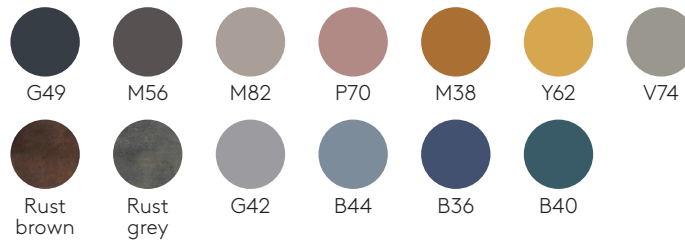

WARRANTY

5 years

FINISHES

Finishes book [+info](#)

Steel frames

M1 colours

M2 colours

Chrome

Tabletops

Lacquered MDF
22mm

W1 colours

W2 colours

Oak & walnut veneer
23mm

Oak

Melamine
22mm

FENIX® laminate
14mm

Solid HPL
12mm black core

Solid FENIX®
12mm

Table base height 103cm (top not included)

Code: **MLB0006**

Table base with central column in steel tube and 4 spoke base in aluminum. Height 103cm.

Finishes: polyester powder coated in colours M1, M2 and chrome from the metallic swatch card.