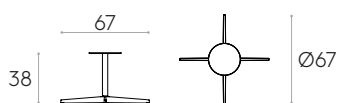

Glides: plastic glides as standard.

5,3kg

1 unit
7,3 kg
0,28 m³

Table base height 73cm (top not included)

Code: **MLB0004**

Table base with central column in steel tube and 4 spoke base in aluminum. Height 73cm.

Finishes: polyester powder coated in colours M1, M2 and chrome from the metallic swatch card.

Glides: plastic glides as standard.

4,8kg

1 unit
6,6 kg
0,21 m³

Table base height 38cm (top not included)

Code: **MLB0002**

Table base with central column in steel tube and 4 spoke base in aluminum. Height 38cm.

Finishes: polyester powder coated in colours M1, M2 and chrome from the metallic swatch card.

Glides: plastic glides as standard.