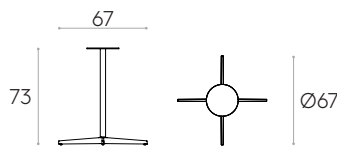

Solid HPL
12mm black core

Solid FENIX®
12mm

Table base height 103cm (top not included)

Code: **MLB0006**

Table base with central column in steel tube and 4 spoke base in aluminum. Height 103cm.

Finishes: polyester powder coated in colours M1, M2 and chrome from the metallic swatch card.

Glides: plastic glides as standard.

5,3kg

1 unit
7,3 kg
0,28 m³

Table base height 73cm (top not included)

Code: **MLB0004**

Table base with central column in steel tube and 4 spoke base in aluminum. Height 73cm.

Finishes: polyester powder coated in colours M1, M2 and chrome from the metallic swatch card.

Glides: plastic glides as standard.

4,8kg

1 unit
6,6 kg
0,21 m³

Table base height 38cm (top not included)

Code: **MLB0002**