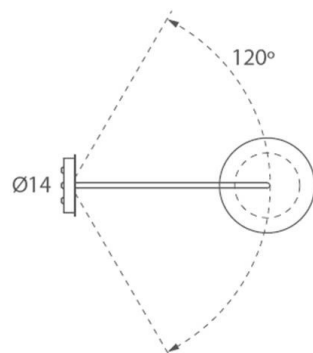

GU-10 LED 1x8W Ø5cm

GU-10 LED 1x14W Ø11,1cm L:7,5cm

EEL:

REF.

28960/L

APLIQUE/ WALL BRACKET

IP20

MATERIAL