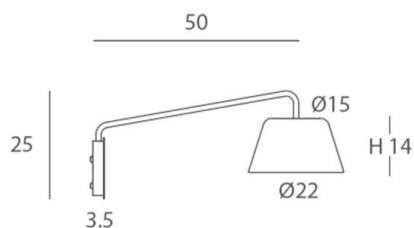

GU-10 LED 1x8W Ø5cm

GU-10 LED 1x14W Ø11,1cm L:7,5cm

EEL:

REF.

28960/L

APLIQUE/ WALL BRACKET

IP20

MATERIAL