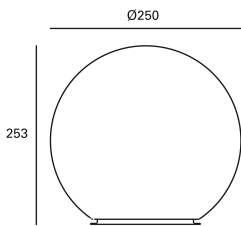

### TECHNICAL FEATURES

IP65 IK10

Power (W) : Max. power 23W

Total power consumption of light (W) : 23W

Structure material : ABS

Structure finish : Blanco

Diffuser material : Plastic

Diffuser finish : White, Grey