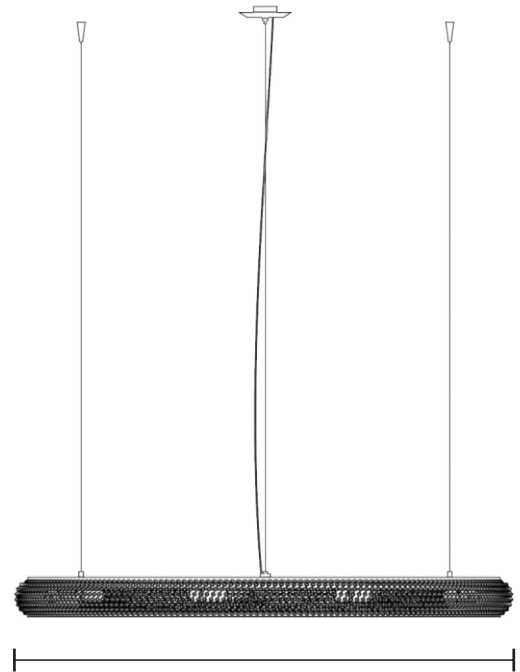

DYNASTY • SUSPENSION
REF. 9950.80

WEIGHT

Net Weight: 9kg | 19.8 lbs
Gross Weight: 25kg | 55.1 lbs

BULBS

Quantity: 12
Type: G9
Wattage: 40W (max)

CRYSTAL

Type: Clear
Other types: Per request

MATERIALS

Body: Brass
Details: Glass

PACKING (approx.)

Dimensions: 88 x 88 x 32 cm
34.6 x 34.6 x 12.6 in
Volume: 0.25 m³ | 8.75 ft³

Adjustable height
(cables)*

HEIGHT
5 cm | 2.0 in

DIAMETER
80 cm | 31.5 in

BASE
Multiple Fixing Points

- CE - Products manufactured according the European norm of security EN 60 598-1.
- F - Products adjusted for installation in surfaces normally inflammable.
- - Products of class II. The electric isolation is double or reinforced.
- ES - Products with the possibility of instalation of low-energy consumption bulbs.

*Standard cable length: 2m.

PRODUCT FINISHES & COSTUMIZATION OPTIONS

MORE FINISHES AVAILABLE HERE:
[CLICK HERE](#)