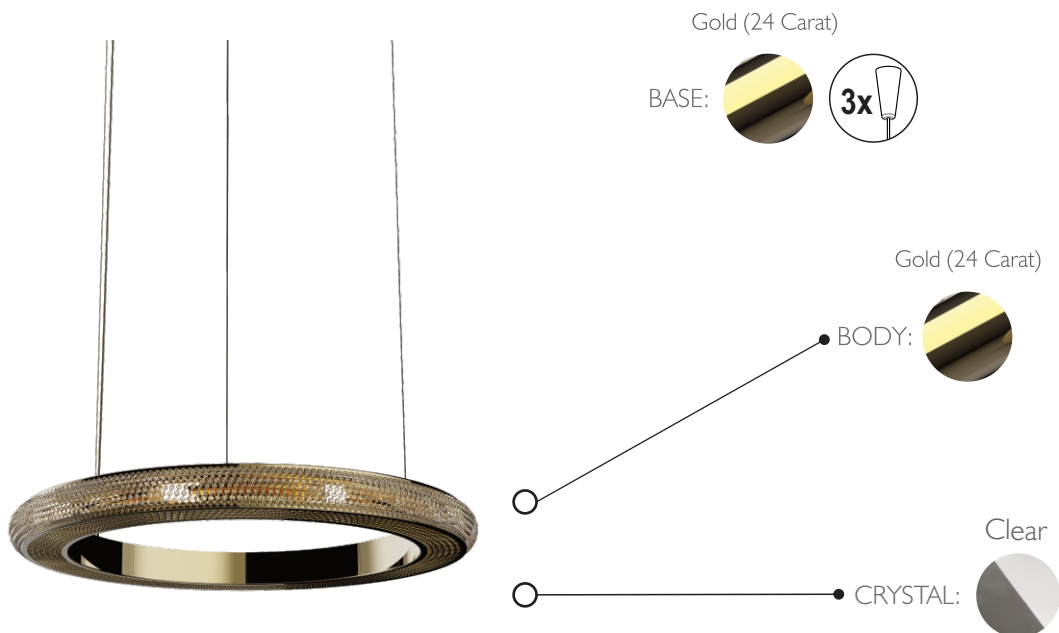

PRODUCT FINISHES & COSTUMIZATION OPTIONS

MORE FINISHES AVAILABLE HERE:
[CLICK HERE](#)