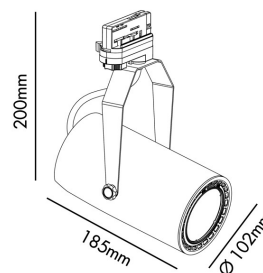

MINI-SIGMA Black projector LED CRI95 24W 4000K 20° 1565 lm

Ref. 010902302

MINI-SIGMA is a track projector with a cylindrical structure and compact design. A projector that allows different lighting scenes to be created with the same installation, depending on the needs of the place at the time. A Colour Rendering Index of 95 provides a realistic rendering of the colour. The higher the value, the better the human eye perceives the real colour of the objects it lights. With a colour temperature of 4000K, this projector lamp is suitable for lighting work spaces. The 20° version is ideal as accent lighting in shop windows, shopfronts, restaurants or hotels, and also in exhibition rooms or museums.

Specifications

Bulb:	LED CRI95 24W 2875lm 4000K 20° CRI95
Bulb included:	Yes
Transformer:	Driver
Transformer included:	Yes
Voltage:	100-240V
Operating Frequency:	50/60Hz
IP:	20
Class:	I
Material:	Die cast aluminium, aluminium reflector and template glass diffuser
Length:	103 mm
Net Width:	103 mm
Height:	300 mm
Diameter:	103 Ø
Net Weight:	1.07 kg
Volume:	0.00387 m3