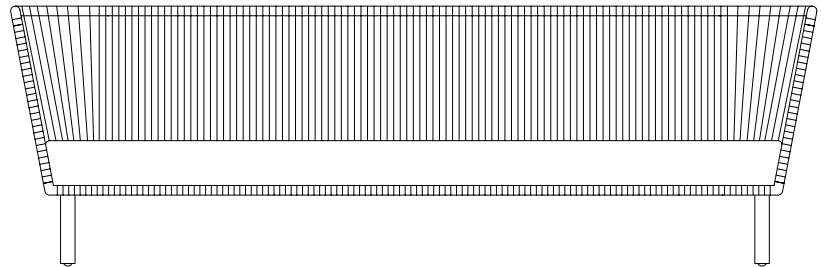

Bitta

3 Seater sofa

bela rope

aluminium

by Rodolfo Dordoni

kettal

3 Seater sofa bela rope aluminium

Designer
Rodolfo Dordoni

Collection
Bitta

Reference
KS7001400

1/6

Kettal Bitta is characterised by a combination of aluminium frames, seats of braided polyester and comfortable cushions, teak and stone for the table tops. My aim was to create dense braiding that would still let the air through, reminiscent of the braiding of the ropes used to moor boats (hence the name Bitta, which means 'mooring' in Italian), which makes the pieces look lightweight but, at the same time, they look just like cosy nests in natural colours to sit back and relax in.

cm/inch

82/32,2

40/15,7

25/9,8

15/6

89/35

cm/inch

250/98,4

kettal

3 Seater sofa bela rope aluminium

Designer
Rodolfo Dordoni

Collection
Bitta

Reference
KS7001400

2/6

Materials

Aluminium