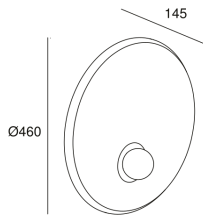

## Trip ø460mm

Nahtrang Design

## 05-8357-05-05

Wall fixture Trip ø460mm E14 7W Black

### TECHNICAL FEATURES

IP20

Power (W) : Max. power 7W

Total power consumption of light (W) : 7W

Structure material : Aluminium, Steel

Structure finish : Black

Diffuser material : Glass

Diffuser finish : Opal

Max. size of light bulb : 90/50 mm

Recommended light bulb : E14

Voltage / frequency : 100-240V/50-60Hz

Max. temperature : 25°C

Warranty : 5 Years

Energy efficiency : Light bulb not included