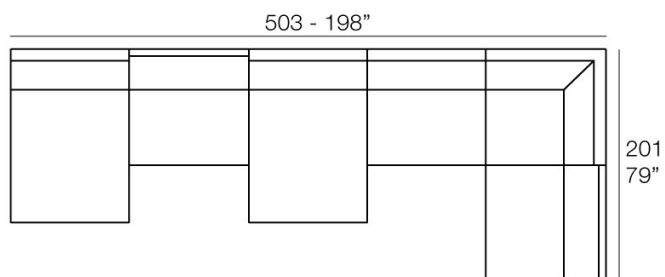

1. **1 x 54255** Módulo Central - Sectional Sofa Armless
   2 x 54254 Módulo Central Alto - Sectional Sofa Armless High
   1 x 54256 Módulo Esquina - Sectional Sofa Corner
   2 x 54260 Módulo Chaiselongue - Sectional Sofa Chaiselongue

FINISHES

BASIC

Ref. 54260

Matt Polyethylene

- ☐ ICE
- ☐ WHITE
- ☐ BLACK
- ☐ BRONZE
- ☐ STEEL
- ☐ ANTHRACITE
- ☐ RED
- ☐ PISTACHIO
- ☐ ORANGE
- ☐ KHAKI
- ☐ NAVY
- ☐ TAUPE
- ☐ PLUM
- ☐ ECRU
- ☐ BEIGE

LACQUERED

Ref. 54260F

Lacquered Polyethylene

- ☐ WHITE
- ☐ BLACK
- ☐ BRONZE
- ☐ STEEL
- ☐ ANTHRACITE
- ☐ RED
- ☐ PISTACHIO
- ☐ ORANGE
- ☐ KHAKI
- ☐ NAVY