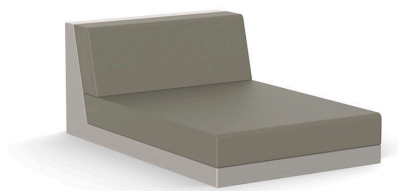

PIXEL CHAISERLONGUE

By Ramon Esteve

It is inspired by the small elements of colour that make up an image, looking to connect the piece with the numerous possible outcomes that are generated as a result of how it is arranged.

The PIXEL sofa is composed of three independent modules that allow you to create countless shapes; from linear sofas or chaise longues, to corners or even a bed.

PIXEL's main characteristic is its low seating height, designed for a more intimate use that ties the piece in with chill-out zones. Manufactured by rotational moulding, its versatility is enhanced through the upholstery, available in a variety of fabrics and finishes that can be combined with one another; alluding once again to its name and mirroring those coloured dots that serve as the origin of an image and the shape through different combinations in 3D.

View online: <https://www.vondom.com/products/54260>

Features

Description

Made of polyethylene resin by rotational moulding. 100% Recyclable. Item suitable for indoor and outdoor use. Available in different finishes.

Weight

41.71 Kg

Includes

CREVIN Upholstery fabric, that as and natural appearance and can be easy cleaned by washing machines, allowing an easy removal of mildew. Suitable for indoor and outdoor use

GLAD Soft and cozy fabric suitable for indoor and outdoor use.

NAUTIC Soft leather like fabric suitable for indoor and outdoor use. Stantard option for upholstery.

SILVERTEX Vinyl fabric suitable for indoor and outdoor use. Special option for upholstery.

Combinations