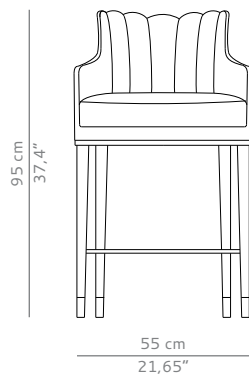

DIMENSIONS

WIDTH	55 cm   21,65"
DEPTH	63 cm   24,8"
HEIGHT	95 cm   37,4"
SEAT HEIGHT	66 cm   25,98"
SEAT DEPTH	50 cm   19,68"
ARMREST HEIGHT	75 cm   29,53"

MATERIALS

FABRIC	Synthetic Leather
FABRIC REFERENCE	BB Lerida IV   Colour 1
FABRIC NEEDED	2 mts   79" (Standard width 1,40mts   55")
LEGS	Glossy black lacquered and glossy aged brass details

FABRIC / LEATHER REQUEST

COM	2 mts   79" (Standard width 1,40mts   55")
COL	30,08 sq ft

PACKAGING

DIMENSIONS	W 62 cm   24,4" D 69 cm   27,16" H 102 cm   40,15"
VOLUME	0,44 m <sup>3</sup>   15,53 ft <sup>3</sup>
WEIGHT	30 kg   66,14 lb