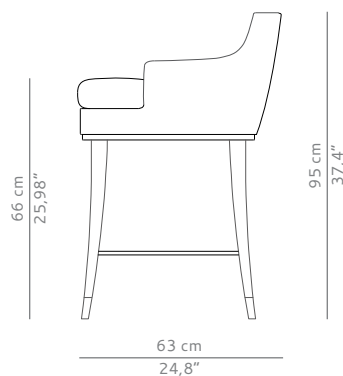

DIMENSIONS

WIDTH	55 cm   21,65"
DEPTH	63 cm   24,8"
HEIGHT	95 cm   37,4"
SEAT HEIGHT	66 cm   25,98"
SEAT DEPTH	50 cm   19,68"
ARMREST HEIGHT	75 cm   29,53"

MATERIALS

FABRIC	Synthetic Leather
FABRIC REFERENCE	BB Lerida IV   Colour 1
FABRIC NEEDED	2 mts   79" (Standard width 1,40mts   55")
LEGS	Glossy black lacquered and glossy aged brass details

FABRIC / LEATHER REQUEST

COM	2 mts   79" (Standard width 1,40mts   55")
COL	30,08 sq ft

PACKAGING

DIMENSIONS	W 62 cm   24,4" D 69 cm   27,16" H 102 cm   40,15"
VOLUME	0,44 m <sup>3</sup>   15,53 ft <sup>3</sup>
WEIGHT	30 kg   66,14 lb