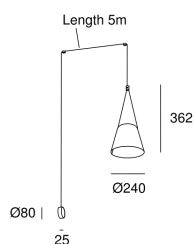

Attic Conic Shape

Nahtrang Design

05-7389-05-05

Wall fixture Attic Conic Shape E27 23W Black

TECHNICAL FEATURES

IP20

Power (W) : Max. power 23W

Total power consumption of light (W) : 23W

Structure material : Aluminium

Structure finish : Black

Max. size of light bulb : 120/100 mm

Recommended light bulb : E27

Smart Compatible

- 71-8219-00-00: Light For Life
- 71-A697-00-00: Casambi

Voltage / frequency : 100-240V/50-60Hz