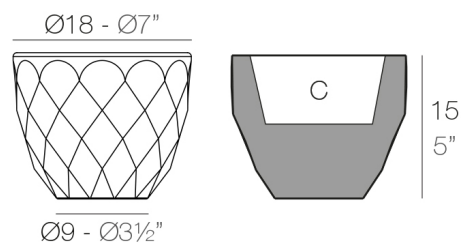

VASES NANO PLANTER Ø18×15

By JM Ferrero

VASES, is made up of flowerpots, furniture and lighting designed by the Valencian designer JMFerrero. It's shapes were inspired by diamond cutting, producing pieces of clear-cut shapes and great style, creating a big visual impact.

View online: <https://www.vondom.com/products/47018A>

Features

Description

Pot made of polyethylene resin by rotational moulding. 100% Recyclable. Item suitable for indoor and outdoor use. Available in different finishes.

Weight

0.4 Kg

VASES Nano Ø18 x 15 cm C = 1 L
 VASES Nano Ø7" x 5" C = ¼ gal

FINISHES

BASIC

Ref. 47018A

Matt Polyethylene

- ICE
- WHITE
- BLACK
- BRONZE
- STEEL
- ANTHRACITE
- RED
- PISTACHIO
- ORANGE
- KHAKI
- NAVY
- TAUPE
- PLUM
- ECRU