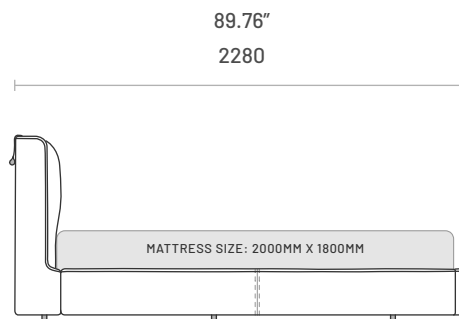

Available in three different sizes, Kelsi bed is customizable in shape, material, and finish to achieve the perfect result for your design project.

Specifications

Dimensions (EU Mattress: 2000mm x 1600mm)

Lift-up bedstead mechanism available upon request.
 Mattress and bedstead not included.

Dimensions (EU Mattress: 2000mm x 1800mm)

Lift-up bedstead mechanism available upon request.
 Mattress and bedstead not included.

Specifications

Dimensions (EU Mattress: 2000mm x 2000mm)

Dimensions (US Mattress: 80" x 60" - Queen Size)

Dimensions (US Mattress: 80" x 76" - King Size)

Technical Information

Frame

Structure: Solid pine wood, plywood and MDF

COM Fabric and Leather Requirements

Item	1		2	
	Fabric 	Leather 	Fabric 	Leather 
Kelsi Bed - EU Mattress (2000mm x 1500mm)	7.60 lm 24.92 ft	15.20 m2 164.16 ft2	2.50 lm 8.20 ft	5.00 m2 54.00 ft2
Kelsi Bed - EU Mattress (2000mm x 1600mm)	7.60 lm 24.92 ft	15.20 m2 164.16 ft2	2.50 lm 8.20 ft	5.00 m2 54.00 ft2
Kelsi Bed - EU Mattress (2000mm x 1800mm)	7.80 lm 25.58 ft	15.60 m2 168.48 ft2	2.80 lm 9.18 ft	5.60 m2 60.48 ft2
Kelsi Bed - EU Mattress (2000mm x 2000mm)	8.90 lm 29.19 ft	17.80 m2 192.24 ft2	3.20 m2 10.50 ft	6.40 m2 69.12 ft2
Kelsi Bed - US Mattress (80" x 60" - Queen Size)	7.60 lm 24.92 ft	15.20 m2 164.16 ft2	2.50 m2 8.20 ft	5.00 m2 54.00 ft2
Kelsi Bed - US Mattress (80" x 76" - King Size)	7.80 lm 25.58 ft	15.60 m2 168.48 ft2	2.80 lm 9.18 ft	5.60 m2 60.48 ft2
Kelsi Bed - US Mattress (84" x 72" - California King Size)	8.90 lm 29.19 ft	17.80 m2 192.24 ft2	3.20 m2 10.50 ft	6.40 m2 69.12 ft2