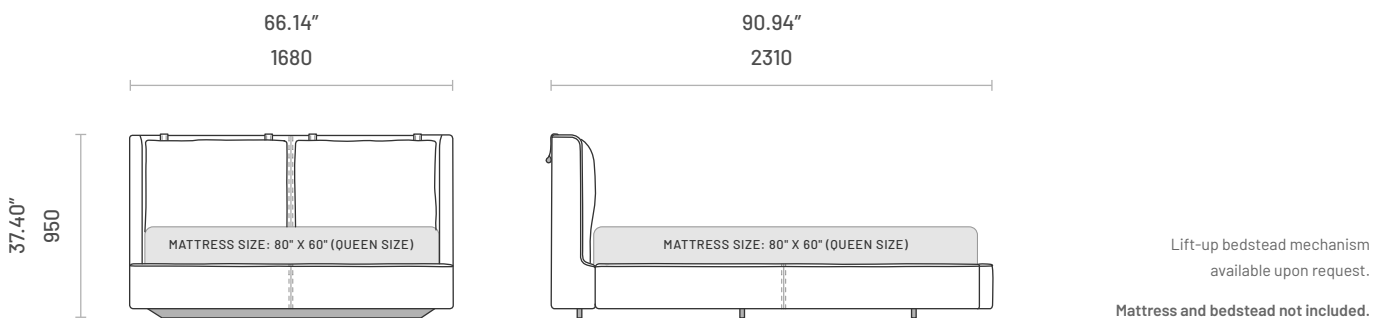

Available in three different sizes, Kelsi bed is customizable in shape, material, and finish to achieve the perfect result for your design project.

Specifications

Dimensions (EU Mattress: 2000mm x 1600mm)

Lift-up bedstead mechanism available upon request.
 Mattress and bedstead not included.

Dimensions (EU Mattress: 2000mm x 1800mm)

Lift-up bedstead mechanism available upon request.
 Mattress and bedstead not included.

Specifications

Dimensions (EU Mattress: 2000mm x 2000mm)

Dimensions (US Mattress: 80" x 60" - Queen Size)

Dimensions (US Mattress: 80" x 76" - King Size)

Technical Information

Frame

Structure: Solid pine wood, plywood and MDF

COM Fabric and Leather Requirements

Item	1		2	
	Fabric 	Leather 	Fabric 	Leather 
Kelsi Bed - EU Mattress (2000mm x 1500mm)	7.60 lm 24.92 ft	15.20 m2 164.16 ft2	2.50 lm 8.20 ft	5.00 m2 54.00 ft2
Kelsi Bed - EU Mattress (2000mm x 1600mm)	7.60 lm 24.92 ft	15.20 m2 164.16 ft2	2.50 lm 8.20 ft	5.00 m2 54.00 ft2
Kelsi Bed - EU Mattress (2000mm x 1800mm)	7.80 lm 25.58 ft	15.60 m2 168.48 ft2	2.80 lm 9.18 ft	5.60 m2 60.48 ft2
Kelsi Bed - EU Mattress (2000mm x 2000mm)	8.90 lm 29.19 ft	17.80 m2 192.24 ft2	3.20 m2 10.50 ft	6.40 m2 69.12 ft2
Kelsi Bed - US Mattress (80" x 60" - Queen Size)	7.60 lm 24.92 ft	15.20 m2 164.16 ft2	2.50 m2 8.20 ft	5.00 m2 54.00 ft2
Kelsi Bed - US Mattress (80" x 76" - King Size)	7.80 lm 25.58 ft	15.60 m2 168.48 ft2	2.80 lm 9.18 ft	5.60 m2 60.48 ft2
Kelsi Bed - US Mattress (84" x 72" - California King Size)	8.90 lm 29.19 ft	17.80 m2 192.24 ft2	3.20 m2 10.50 ft	6.40 m2 69.12 ft2