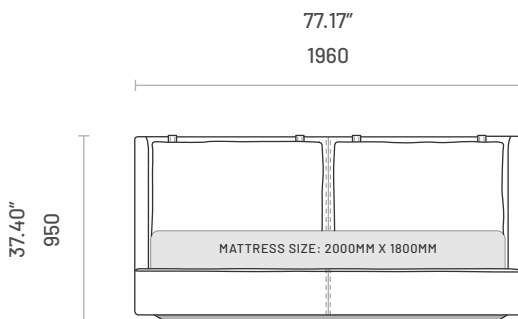

Available in three different sizes, Kelsi bed is customizable in shape, material, and finish to achieve the perfect result for your design project.

Specifications

Dimensions (EU Mattress: 2000mm x 1600mm)

Lift-up bedstead mechanism available upon request.
 Mattress and bedstead not included.

Dimensions (EU Mattress: 2000mm x 1800mm)

Lift-up bedstead mechanism available upon request.
 Mattress and bedstead not included.

Specifications

Dimensions (EU Mattress: 2000mm x 2000mm)

Dimensions (US Mattress: 80" x 60" - Queen Size)

Dimensions (US Mattress: 80" x 76" - King Size)

Technical Information

Frame

Structure: Solid pine wood, plywood and MDF

COM Fabric and Leather Requirements

Item	1		2	
	Fabric 	Leather 	Fabric 	Leather 
Kelsi Bed - EU Mattress (2000mm x 1500mm)	7.60 lm 24.92 ft	15.20 m2 164.16 ft2	2.50 lm 8.20 ft	5.00 m2 54.00 ft2
Kelsi Bed - EU Mattress (2000mm x 1600mm)	7.60 lm 24.92 ft	15.20 m2 164.16 ft2	2.50 lm 8.20 ft	5.00 m2 54.00 ft2
Kelsi Bed - EU Mattress (2000mm x 1800mm)	7.80 lm 25.58 ft	15.60 m2 168.48 ft2	2.80 lm 9.18 ft	5.60 m2 60.48 ft2
Kelsi Bed - EU Mattress (2000mm x 2000mm)	8.90 lm 29.19 ft	17.80 m2 192.24 ft2	3.20 m2 10.50 ft	6.40 m2 69.12 ft2
Kelsi Bed - US Mattress (80" x 60" - Queen Size)	7.60 lm 24.92 ft	15.20 m2 164.16 ft2	2.50 m2 8.20 ft	5.00 m2 54.00 ft2
Kelsi Bed - US Mattress (80" x 76" - King Size)	7.80 lm 25.58 ft	15.60 m2 168.48 ft2	2.80 lm 9.18 ft	5.60 m2 60.48 ft2
Kelsi Bed - US Mattress (84" x 72" - California King Size)	8.90 lm 29.19 ft	17.80 m2 192.24 ft2	3.20 m2 10.50 ft	6.40 m2 69.12 ft2