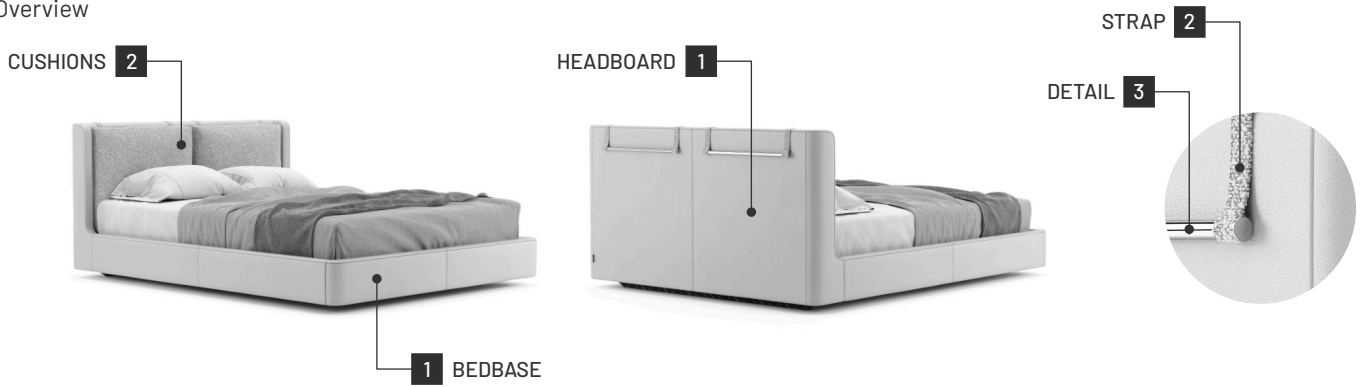

Materials and Finishes

Overview

Available Finishes

	1	2	3
Fabrics			
Aldan	●	●	—
Arno	●	●	—
Astoria	●	●	—
Avalon	●	●	—
Bergen	●	●	—
Brampton	●	●	—
Clarence	●	●	—
Columbia	●	●	—
Devon	●	●	—
Galway	●	●	—
Helmand	●	●	—
Hudson	●	●	—
Osaka	●	●	—
Provence	●	●	—
Synthetic Leathers			
Rupert	●	●	—
Natural Leathers			
Albany	—	—	—
Aspen	●	●	—
Dover	●	●	—
Metals			
White Texturized	—	—	●
Black Texturized	—	—	●
Silver Polished	—	—	●
Gold Polished	—	—	●
Gold Brushed	—	—	●
Rose Gold Matte	—	—	●
Onyx Polished	—	—	●
Smoky Black Polished	—	—	●