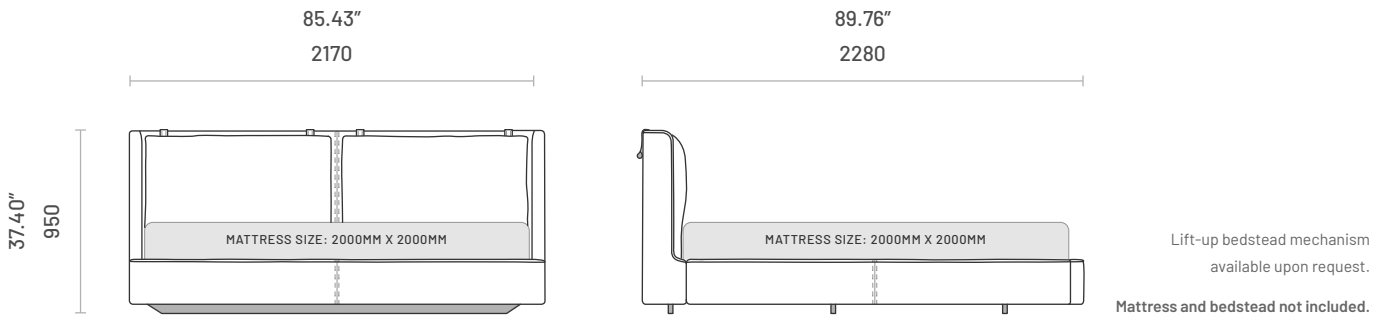

Available in three different sizes, Kelsi bed is customizable in shape, material, and finish to achieve the perfect result for your design project.

Specifications

Dimensions (EU Mattress: 2000mm x 1600mm)

Lift-up bedstead mechanism available upon request.
 Mattress and bedstead not included.

Dimensions (EU Mattress: 2000mm x 1800mm)

Lift-up bedstead mechanism available upon request.
 Mattress and bedstead not included.

Specifications

Dimensions (EU Mattress: 2000mm x 2000mm)

Dimensions (US Mattress: 80" x 60" - Queen Size)

Dimensions (US Mattress: 80" x 76" - King Size)

Technical Information

Frame

Structure: Solid pine wood, plywood and MDF

COM Fabric and Leather Requirements

Item	1		2	
	Fabric 	Leather 	Fabric 	Leather 
Kelsi Bed - EU Mattress (2000mm x 1500mm)	7.60 lm 24.92 ft	15.20 m2 164.16 ft2	2.50 lm 8.20 ft	5.00 m2 54.00 ft2
Kelsi Bed - EU Mattress (2000mm x 1600mm)	7.60 lm 24.92 ft	15.20 m2 164.16 ft2	2.50 lm 8.20 ft	5.00 m2 54.00 ft2
Kelsi Bed - EU Mattress (2000mm x 1800mm)	7.80 lm 25.58 ft	15.60 m2 168.48 ft2	2.80 lm 9.18 ft	5.60 m2 60.48 ft2
Kelsi Bed - EU Mattress (2000mm x 2000mm)	8.90 lm 29.19 ft	17.80 m2 192.24 ft2	3.20 m2 10.50 ft	6.40 m2 69.12 ft2
Kelsi Bed - US Mattress (80" x 60" - Queen Size)	7.60 lm 24.92 ft	15.20 m2 164.16 ft2	2.50 m2 8.20 ft	5.00 m2 54.00 ft2
Kelsi Bed - US Mattress (80" x 76" - King Size)	7.80 lm 25.58 ft	15.60 m2 168.48 ft2	2.80 lm 9.18 ft	5.60 m2 60.48 ft2
Kelsi Bed - US Mattress (84" x 72" - California King Size)	8.90 lm 29.19 ft	17.80 m2 192.24 ft2	3.20 m2 10.50 ft	6.40 m2 69.12 ft2