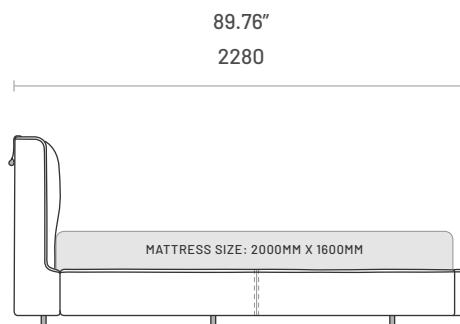

Available in three different sizes, Kelsi bed is customizable in shape, material, and finish to achieve the perfect result for your design project.

Specifications

Dimensions (EU Mattress: 2000mm x 1600mm)

Lift-up bedstead mechanism available upon request.
 Mattress and bedstead not included.

Dimensions (EU Mattress: 2000mm x 1800mm)

Lift-up bedstead mechanism available upon request.
 Mattress and bedstead not included.

Specifications

Dimensions (EU Mattress: 2000mm x 2000mm)

Dimensions (US Mattress: 80" x 60" - Queen Size)

Dimensions (US Mattress: 80" x 76" - King Size)

Technical Information

Frame

Structure: Solid pine wood, plywood and MDF

COM Fabric and Leather Requirements

Item	1		2	
	Fabric 	Leather 	Fabric 	Leather 
Kelsi Bed - EU Mattress (2000mm x 1500mm)	7.60 lm 24.92 ft	15.20 m2 164.16 ft2	2.50 lm 8.20 ft	5.00 m2 54.00 ft2
Kelsi Bed - EU Mattress (2000mm x 1600mm)	7.60 lm 24.92 ft	15.20 m2 164.16 ft2	2.50 lm 8.20 ft	5.00 m2 54.00 ft2
Kelsi Bed - EU Mattress (2000mm x 1800mm)	7.80 lm 25.58 ft	15.60 m2 168.48 ft2	2.80 lm 9.18 ft	5.60 m2 60.48 ft2
Kelsi Bed - EU Mattress (2000mm x 2000mm)	8.90 lm 29.19 ft	17.80 m2 192.24 ft2	3.20 m2 10.50 ft	6.40 m2 69.12 ft2
Kelsi Bed - US Mattress (80" x 60" - Queen Size)	7.60 lm 24.92 ft	15.20 m2 164.16 ft2	2.50 m2 8.20 ft	5.00 m2 54.00 ft2
Kelsi Bed - US Mattress (80" x 76" - King Size)	7.80 lm 25.58 ft	15.60 m2 168.48 ft2	2.80 lm 9.18 ft	5.60 m2 60.48 ft2
Kelsi Bed - US Mattress (84" x 72" - California King Size)	8.90 lm 29.19 ft	17.80 m2 192.24 ft2	3.20 m2 10.50 ft	6.40 m2 69.12 ft2