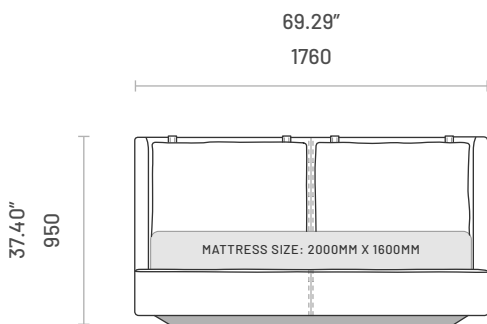

Available in three different sizes, Kelsi bed is customizable in shape, material, and finish to achieve the perfect result for your design project.

Specifications

Dimensions (EU Mattress: 2000mm x 1600mm)

Lift-up bedstead mechanism available upon request.
 Mattress and bedstead not included.

Dimensions (EU Mattress: 2000mm x 1800mm)

Lift-up bedstead mechanism available upon request.
 Mattress and bedstead not included.

Specifications

Dimensions (EU Mattress: 2000mm x 2000mm)

Dimensions (US Mattress: 80" x 60" - Queen Size)

Dimensions (US Mattress: 80" x 76" - King Size)

Technical Information

Frame

Structure: Solid pine wood, plywood and MDF

COM Fabric and Leather Requirements

Item	1		2	
	Fabric 	Leather 	Fabric 	Leather 
Kelsi Bed - EU Mattress (2000mm x 1500mm)	7.60 lm 24.92 ft	15.20 m2 164.16 ft2	2.50 lm 8.20 ft	5.00 m2 54.00 ft2
Kelsi Bed - EU Mattress (2000mm x 1600mm)	7.60 lm 24.92 ft	15.20 m2 164.16 ft2	2.50 lm 8.20 ft	5.00 m2 54.00 ft2
Kelsi Bed - EU Mattress (2000mm x 1800mm)	7.80 lm 25.58 ft	15.60 m2 168.48 ft2	2.80 lm 9.18 ft	5.60 m2 60.48 ft2
Kelsi Bed - EU Mattress (2000mm x 2000mm)	8.90 lm 29.19 ft	17.80 m2 192.24 ft2	3.20 m2 10.50 ft	6.40 m2 69.12 ft2
Kelsi Bed - US Mattress (80" x 60" - Queen Size)	7.60 lm 24.92 ft	15.20 m2 164.16 ft2	2.50 m2 8.20 ft	5.00 m2 54.00 ft2
Kelsi Bed - US Mattress (80" x 76" - King Size)	7.80 lm 25.58 ft	15.60 m2 168.48 ft2	2.80 lm 9.18 ft	5.60 m2 60.48 ft2
Kelsi Bed - US Mattress (84" x 72" - California King Size)	8.90 lm 29.19 ft	17.80 m2 192.24 ft2	3.20 m2 10.50 ft	6.40 m2 69.12 ft2