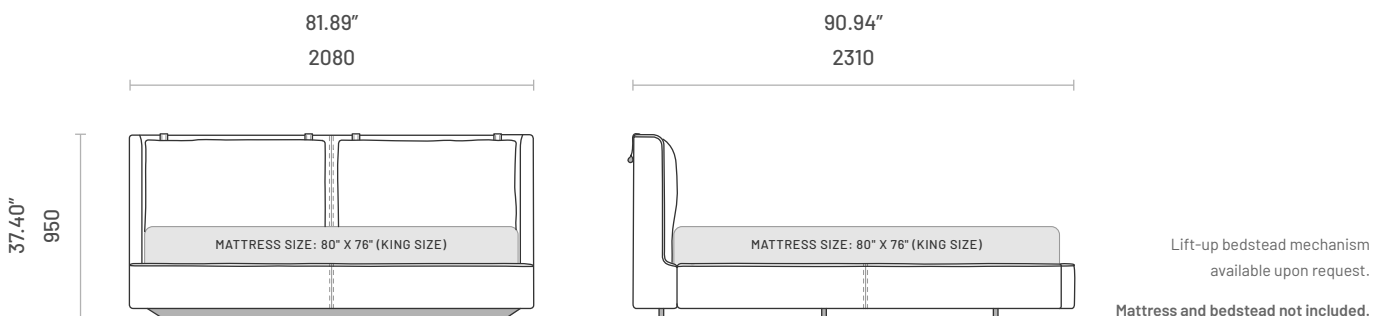

Available in three different sizes, Kelsi bed is customizable in shape, material, and finish to achieve the perfect result for your design project.

Specifications

Dimensions (EU Mattress: 2000mm x 1600mm)

Lift-up bedstead mechanism available upon request.
 Mattress and bedstead not included.

Dimensions (EU Mattress: 2000mm x 1800mm)

Lift-up bedstead mechanism available upon request.
 Mattress and bedstead not included.

Specifications

Dimensions (EU Mattress: 2000mm x 2000mm)

Dimensions (US Mattress: 80" x 60" - Queen Size)

Dimensions (US Mattress: 80" x 76" - King Size)

Technical Information

Frame

Structure: Solid pine wood, plywood and MDF