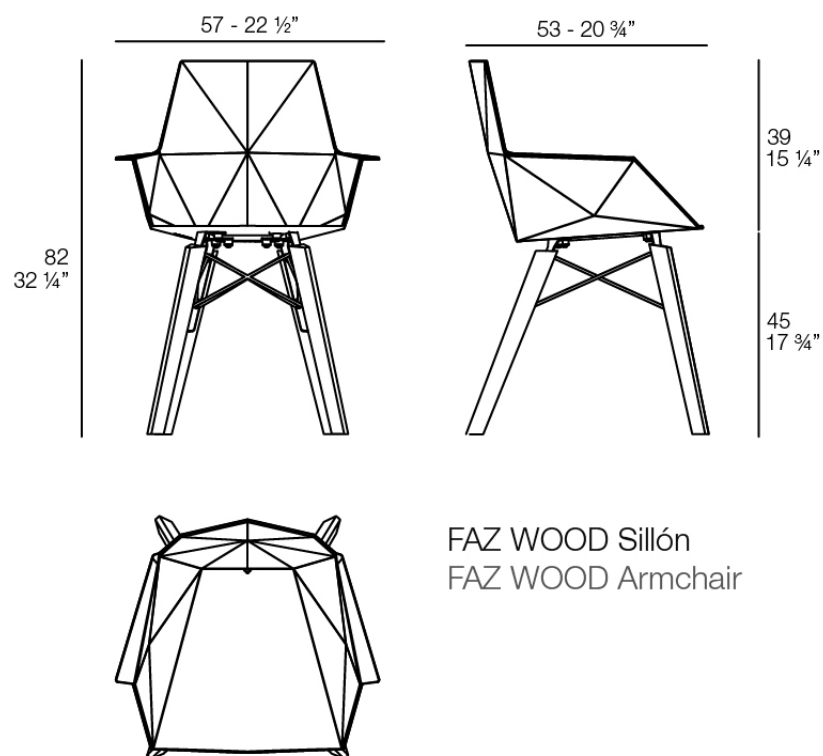

Faz wood armchair

by Ramón Esteve

Vondom's Faz collection, designed by Ramón Esteve, is one of the firm's most iconic collections. It stands out for its modular design and sophistication, representing harmony, serenity and timelessness through mineral and emphatic shapes. Faz transforms environments with its unique combination of material and light, creating an enveloping and exclusive atmosphere.

Info

Description

Weight: 5.04 Kg

Finishes

finishes

BASIC PP
Ref. 54294

negro wood 1

ecru wood 2