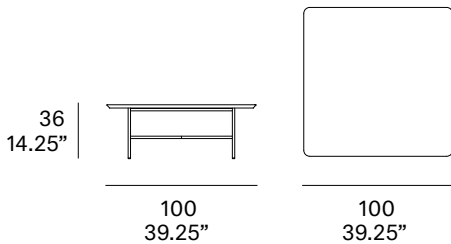

## Square coffee table / centro cuadrado

Lievore Altherr Molina, 2017/2021

T913

Tabletop made of solid wood from European oaks with 0.83" of section. Structure made of stainless steel tube, finished with polyester powder. The collection is also available in a lacquered version (MDF) and in European oak plywood. Delivered unassembled.

### Shipment details

Qty	1 coffee table (2 boxes)
Volume	0,31 m <sup>3</sup> / 11 ft <sup>3</sup>
Gross weight	26 kg / 57.3 lb
Net weight	19 kg / 42 lb
Box 1 - dimensions (approx.)	73 x 73 x 37 cm 28.75" x 28.75" x 14.5"
Box 2 - dimensions (approx.)	103 x 103 x 7 cm 40.5" x 40.5" x 2.75"
Item dimensions (width x depth x height)	100 x 100 x 36 cm 39.25" x 39.25" x 14.25"

Tabletop options:

- solid wood top 21 mm/0.83" thick.
- veneered top 21 mm/0.83" thick.
- lacquered top 21 mm/0.83" thick.

expormim

Expormim S.A.  
Pol. Ind. Jaime I  
46640 Moixent (Valencia) Spain  
+34 962 295 144/5  
export@expormim.com  
www.expormim.com