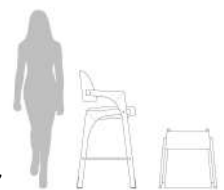

ARCHES BAR STOOL

BEYOND MEMORY COLLECTION

Joana Santos Barbosa, 2022

DIMENSIONS

Bar Height. 112cm|44,10" Width. 55cm|21,65" Depth. 57cm|22,44" Seat Height. 78cm|30,71"
Counter Height. 102cm|40,16" Width. 55cm|21,65" Depth. 57cm|22,44" Seat Height. 68cm|26,78"

The Arches bar stool is a redesign of the original dining chair. Suggesting the complexity of utopian cities, organized by the principles of symmetry and ideal forms, the profile shows details that seem to be drawn from large architectural structures. The raised backrest stands out from the remaining set that only crosses in a single point, whereas a folded brass bar arises as a support element that prevents the contact of the arches with the floor.