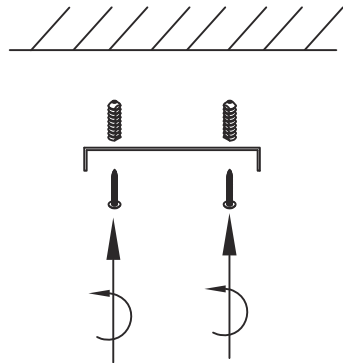

1.

2.

5.

3.

4.

TECHNICAL FEATURES

1 x E27 max.15W LED no incl.

**Together
we take care
of the planet**