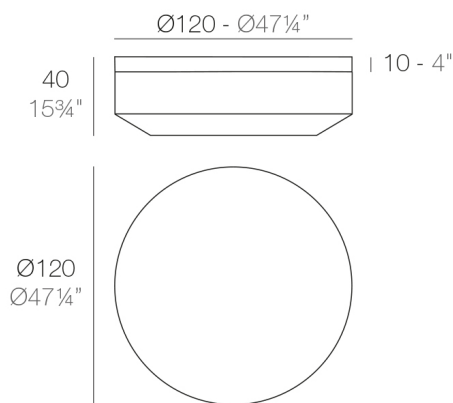

VELA Redondo Puff-Chaise Longue
VELA Round Ottoman-Chaise Longue

FINISHES

BASIC

Ref. 54033

Matt Polyethylene

- ☐ ICE
- ☐ WHITE
- ☐ BLACK
- ☐ BRONZE
- ☐ STEEL
- ☐ ANTHRACITE
- ☐ RED
- ☐ PISTACHIO
- ☐ ORANGE
- ☐ KHAKI