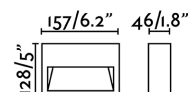

Material: Aluminium and glass diffuser

Designer:

Length: 157 mm

Net Width: 46 mm

Height: 128 mm

Volume: 0.00251 m³

8421776183025