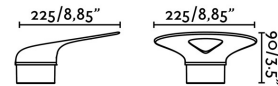

Specifications

Bulb:	COB LED 18W 3000K 1120LM
Bulb included:	Yes
Transformer:	Driver
Transformer included:	Yes
Voltage:	100-240V
IP:	65
Class:	I
Material:	Aluminium and opal glass diffuser
Designer:	ESTUDI RIBAUDÍ
Height:	110 mm
Diameter:	225 Ø
Net Weight:	1.20 kg
Volume:	0.00588 m3