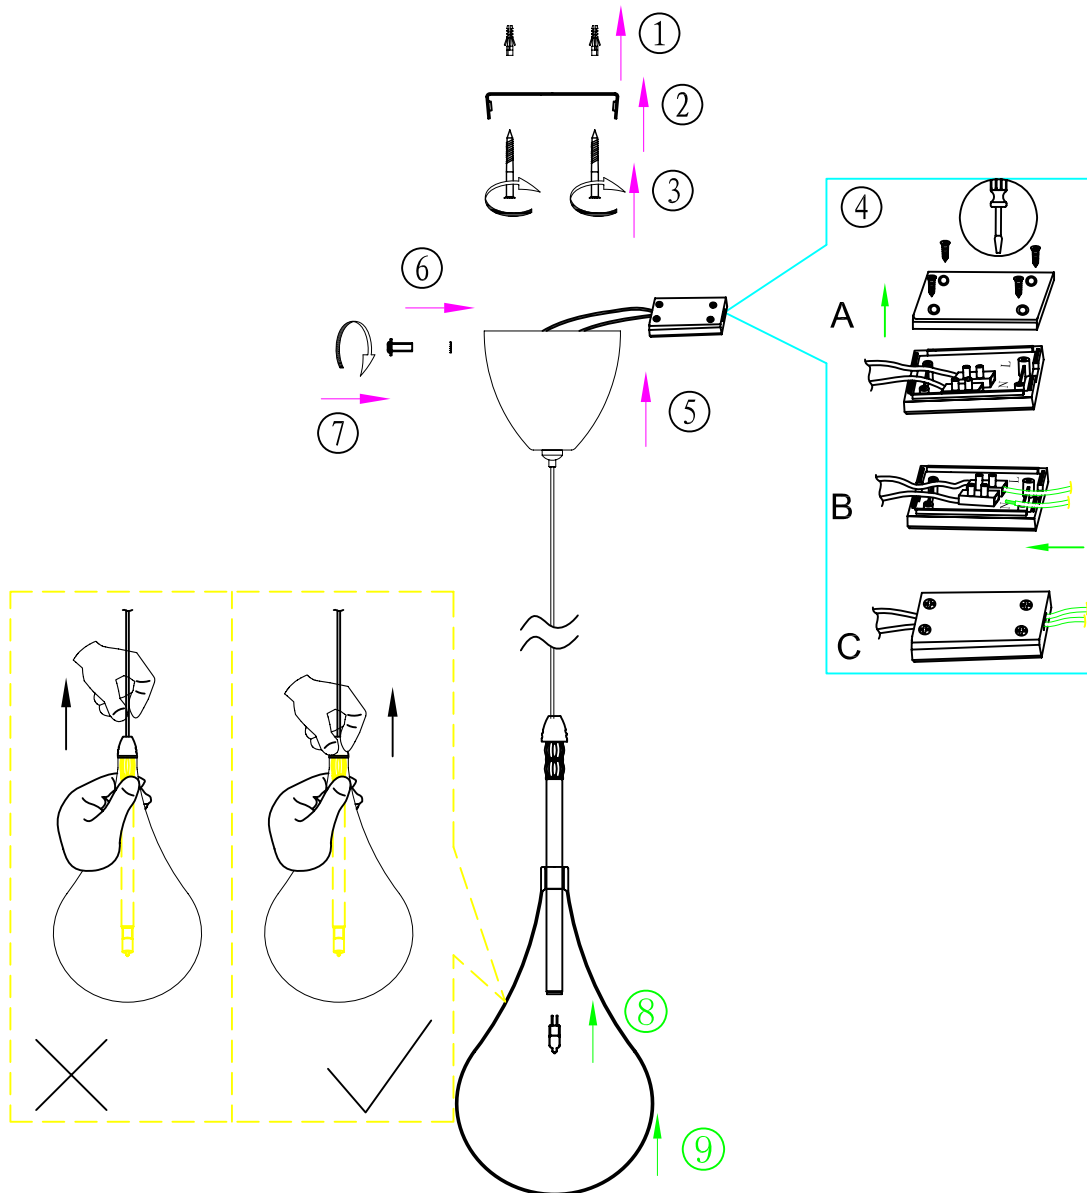

INSTALLATION INSTRUCTION

Item No. : 5101/016

FEATURE

- 220-240V~ 50Hz
 - Lamp Type:G4 Max 20W 12V~
- The lamp can be only indoor used