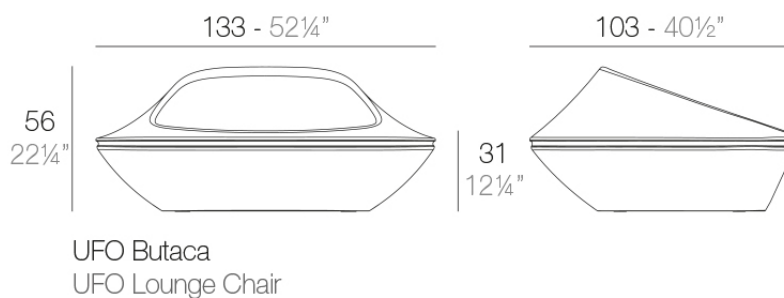

### Description

Made of polyethylene resin by rotational moulding. 100% Recyclable. Item suitable for indoor and outdoor use. Available in different finishes.

Weight: 20 Kg