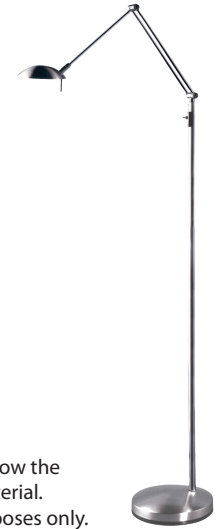

ICONS p-1139

reading lamp

Description

Reading lamp with direct light.
 Articulating arm and head.
 On/Off switch with double intensity for halogen bulb.

Date	Type
Project	
Location	
Model #	Quantity
Specifier	

Pictures above might not show the specified dimensions or material. They are for illustration purposes only.

Ordering information

Product Code	Lamp
p-1139	Hal. 50W (12V) / GY 6,35 base C Universal Voltage (included) On / Off Switch with double intensity (35W - 50W)
p-1139L	LED 6,1W (2700K / Ang 120° / >80 CRI / 350mA) A++ Universal Voltage (included) / Typ* 665 lumens On / Off Switch