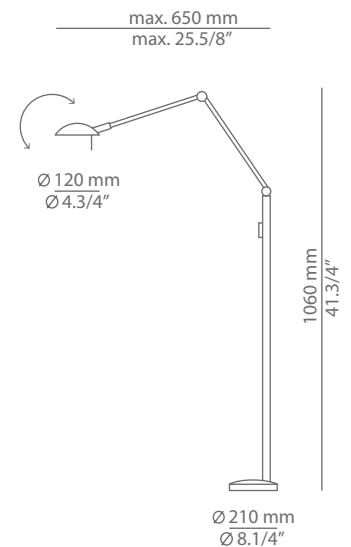

SPECIAL REQUIREMENTS

Custom finishes and versions

We offer custom plated and RAL finishes. Alternate lamping and sizes available for projects. Consult our offices.

Special instructions