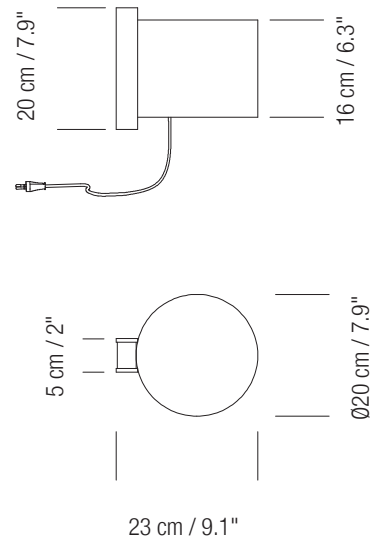

(4.) TMM corto wall lamp