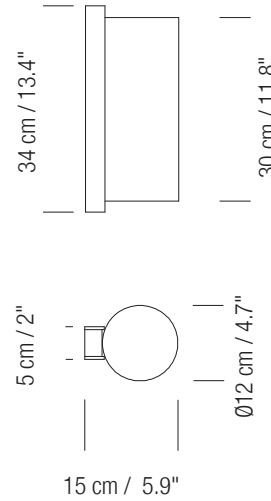

(2. and 3.) TMM Metálico and TMM largo wall lamp