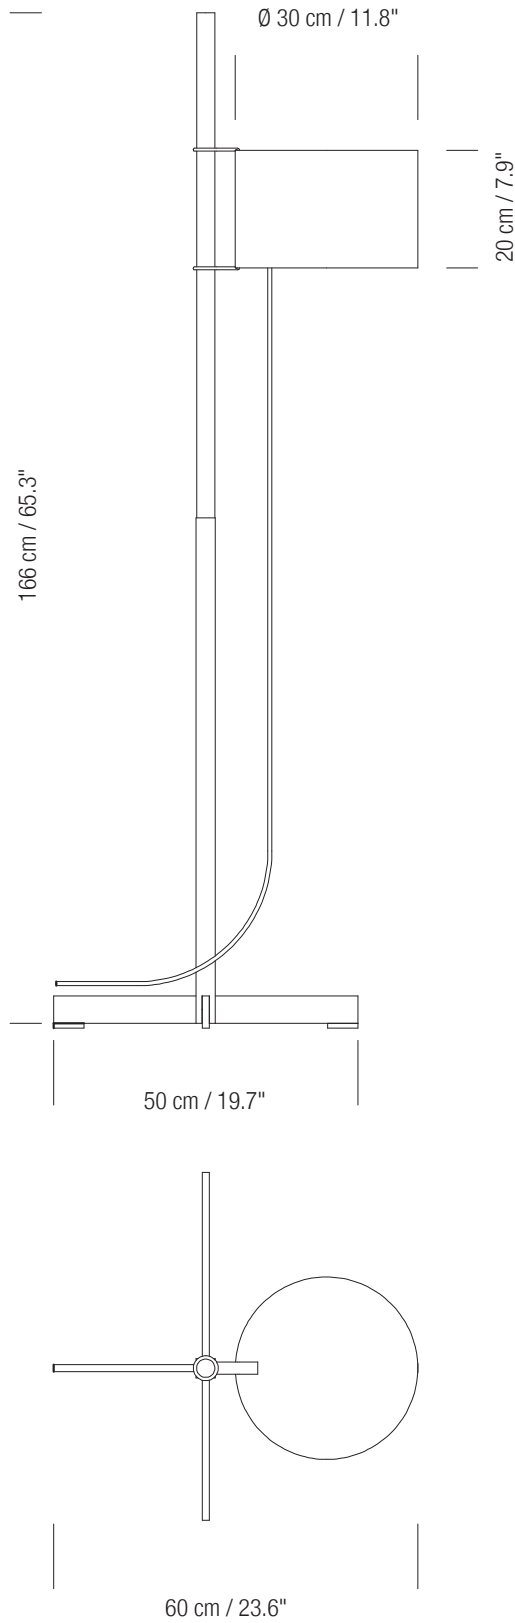

Продажа дизайнерской мебели,
света и аксессуаров
по всей России

8 (800) 500-70-36
hello@barcelonadesign.ru
www.barcelonadesign.ru

(1.) TMM floor lamp