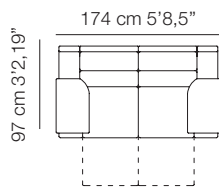

Sofá 2 Plazas Fijo
Sofá 2 Plazas Relax
Ref. 105320
Ref. 105321