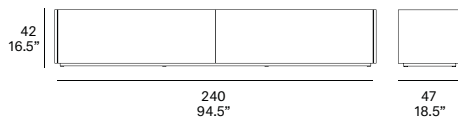

indoor

Team

2-drawer TV module / mueble TV 2 cajones

Mario Ruiz, 2017

T822 C

All units are manufactured WITH NO STANDARD CABLE GROMMETS. If needed, please indicate the place and position before placing an order.

Shipment details

Qty	1 tv module (1 box)
Volume	0,71 m ³ / 25 ft ³
Gross weight	95 kg / 209.5 lb
Net weight	87 kg / 192 lb

Item dimensions - with base (width x depth x height)	240 x 47 x 42 cm 94.5" x 18.5" x 16.5"
height with low legs	50 cm / 19.75"
height with high legs	60 cm / 23.5"