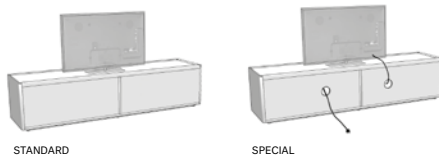

indoor

Team

2-drawer TV module / mueble TV 2 cajones

Mario Ruiz, 2017

T822 C

All units are manufactured WITH NO STANDARD CABLE GROMMETS. If needed, please indicate the place and position before placing an order.

Todos los muebles contenedores SE SIRVEN SIN AGUJEROS PASACABLES. Indicar lugar y posición en caso de necesidad.

Furniture system made of solid wood from European oaks. Possibility to customize the top by using different upholstery. There are several options for the legs: solid wood base of 0.8" high and metallic legs of 4" or 8" high. The collection is also available in a lacquered version (MDF).

Shipment details

Qty	1 tv module (1 box)
Volume	0,71 m ³ / 25 ft ³
Gross weight	95 kg / 209.5 lb
Net weight	87 kg / 192 lb

Item dimensions - with base (width x depth x height)	240 x 47 x 42 cm 94.5" x 18.5" x 16.5"
height with low legs	50 cm / 19.75"
height with high legs	60 cm / 23.5"