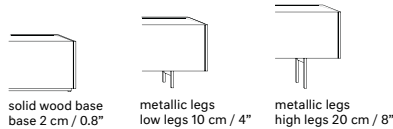

indoor

Team

2-drawer TV module / mueble TV 2 cajones

Mario Ruiz, 2017

T822 C

All units are manufactured WITH NO STANDARD CABLE GROMMETS. If needed, please indicate the place and position before placing an order.

Todos los muebles contenedores SE SIRVEN SIN AGUJEROS PASACABLES. Indicar lugar y posición en caso de necesidad.

Furniture system made of solid wood from European oaks. Possibility to customize the top by using different upholstery. There are several options for the legs: solid wood base of 0.8" high and metallic legs of 4" or 8" high. The collection is also available in a lacquered version (MDF).

Sistema de mobiliario fabricado en madera maciza de roble europeo. Posibilidad de personalizar la tapa mediante el empleo de multiples tapizados. Existen varias opciones de patas: base de madera de 2 cm de altura y patas metálicas de 10 ó 20 cm de altura. La colección también está disponible en versión lacada (MDF).

Shipment details

Qty	1 tv module (1 box)
Volume	0,71 m³ / 25 ft³
Gross weight	95 kg / 209.5 lb
Net weight	87 kg / 192 lb

Item dimensions - with base (width x depth x height)	240 x 47 x 42 cm 94.5" x 18.5" x 16.5"
height with low legs	50 cm / 19.75"
height with high legs	60 cm / 23.5"

expormim

Expormim S.A.
Pol. Ind. Jaime I
46640 Moixent (Valencia) Spain
+34 962 295 144/5
export@expormim.com
www.expormim.com

Expormim USA LLC
(212) 204-8572
usa@expormim.com
www.expormim.com

1/7